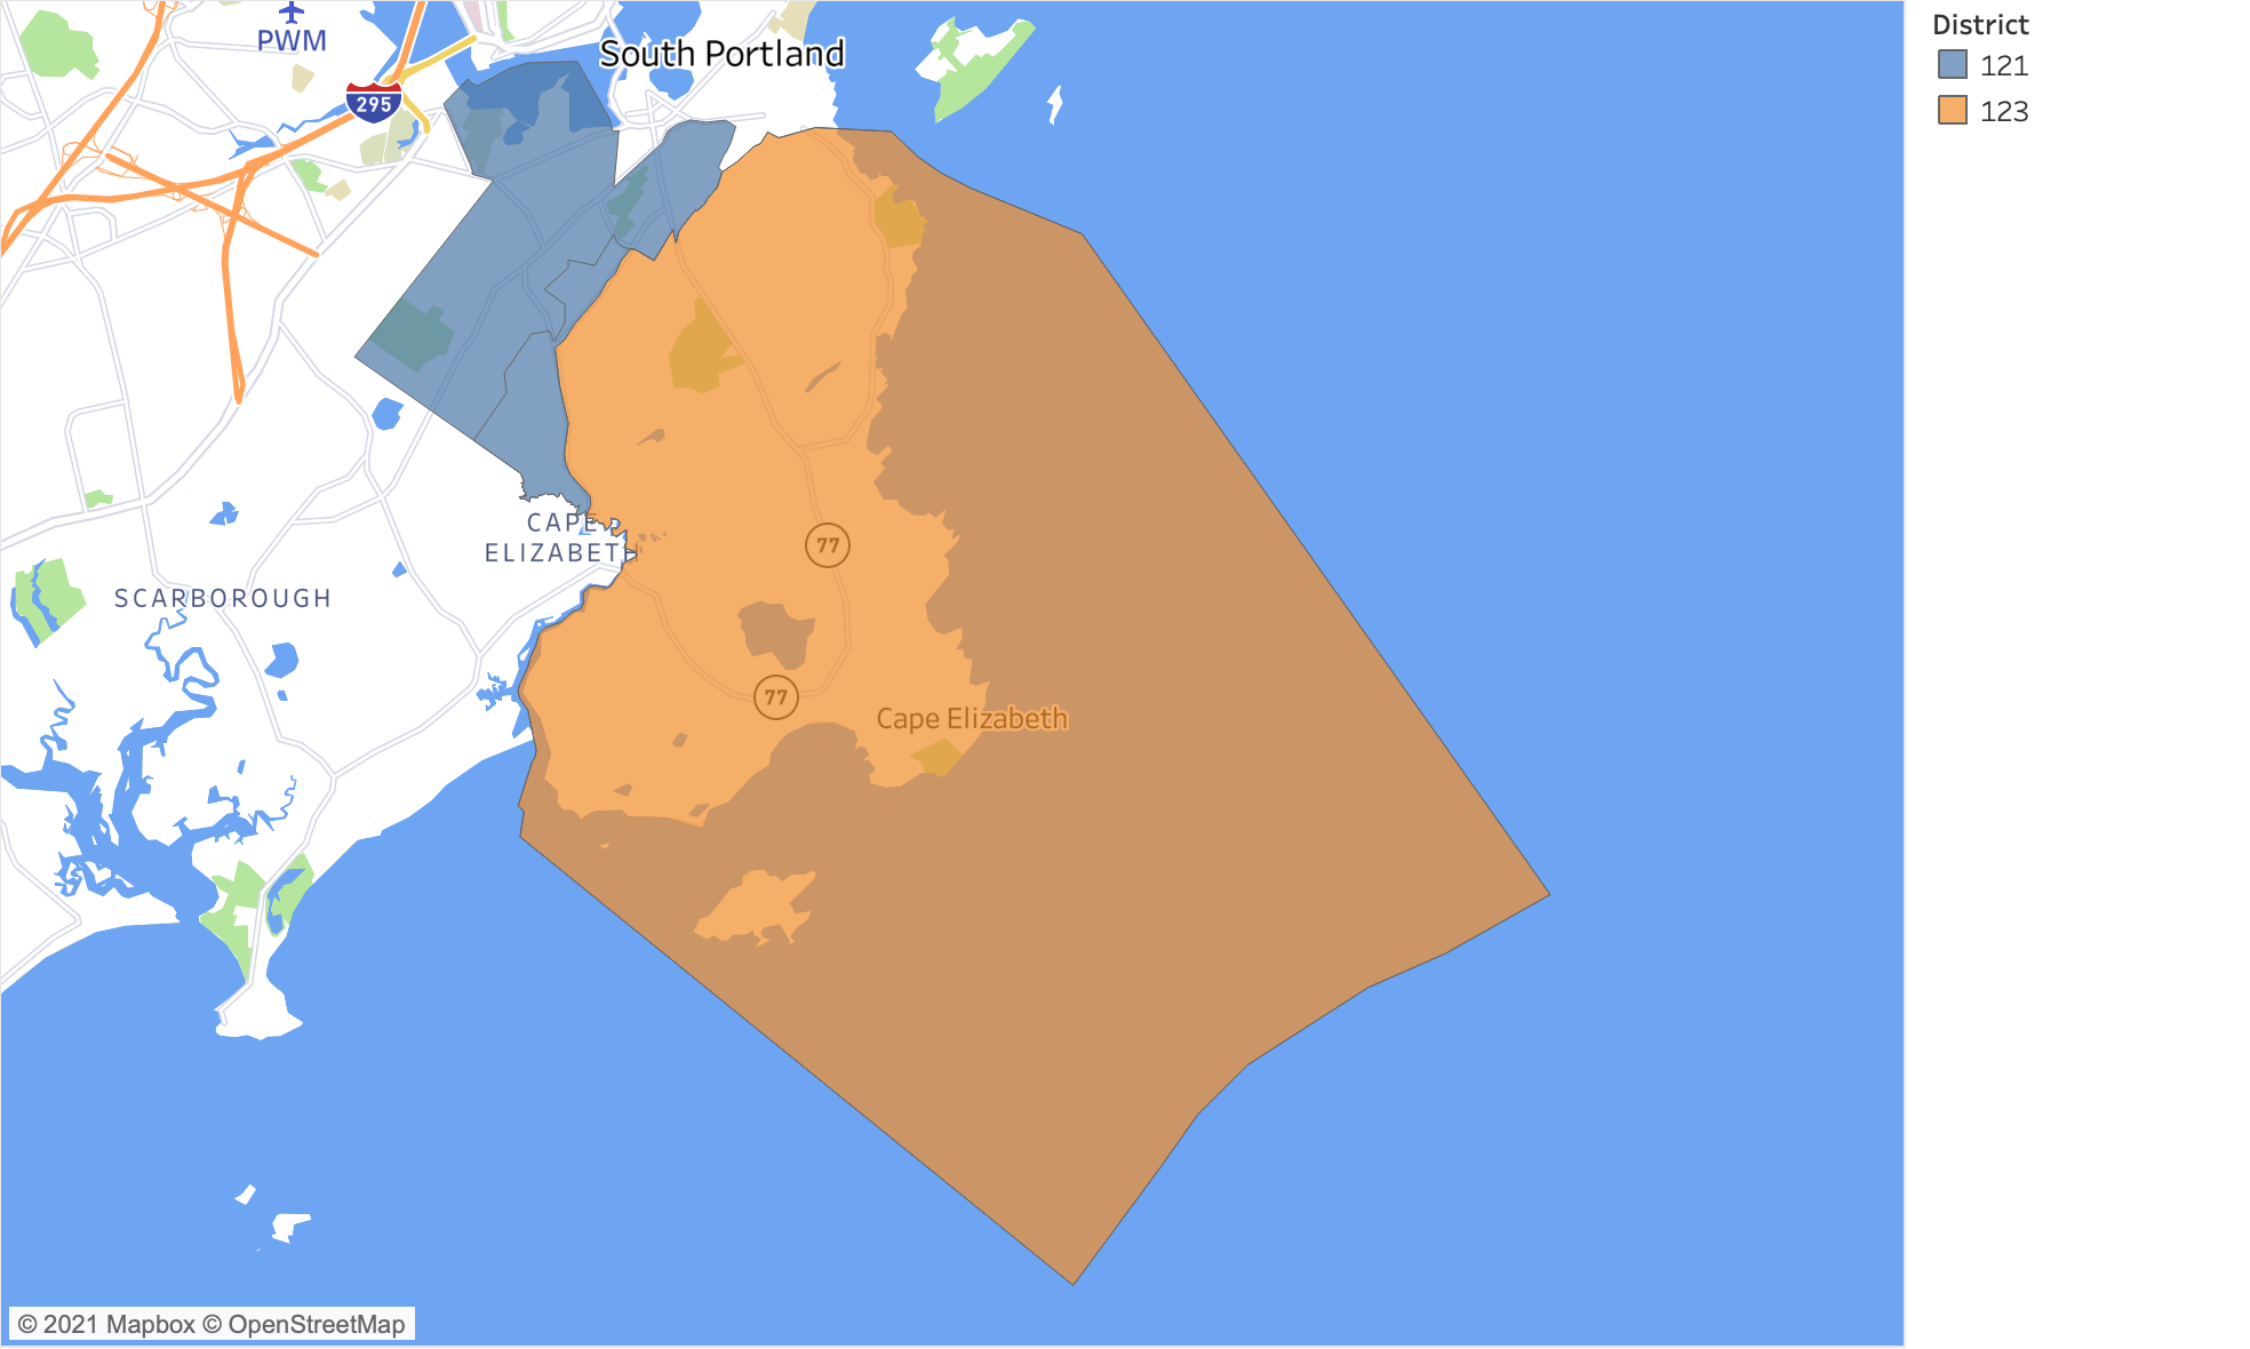

295

Freeport

Arrowsic

Yarmouth

Phippsburg

Sebascodegan
Island

Georgetown

209

District
121
123

PWM

South Portland

295

CAPE ELIZABETH

SCARBOROUGH

77

77