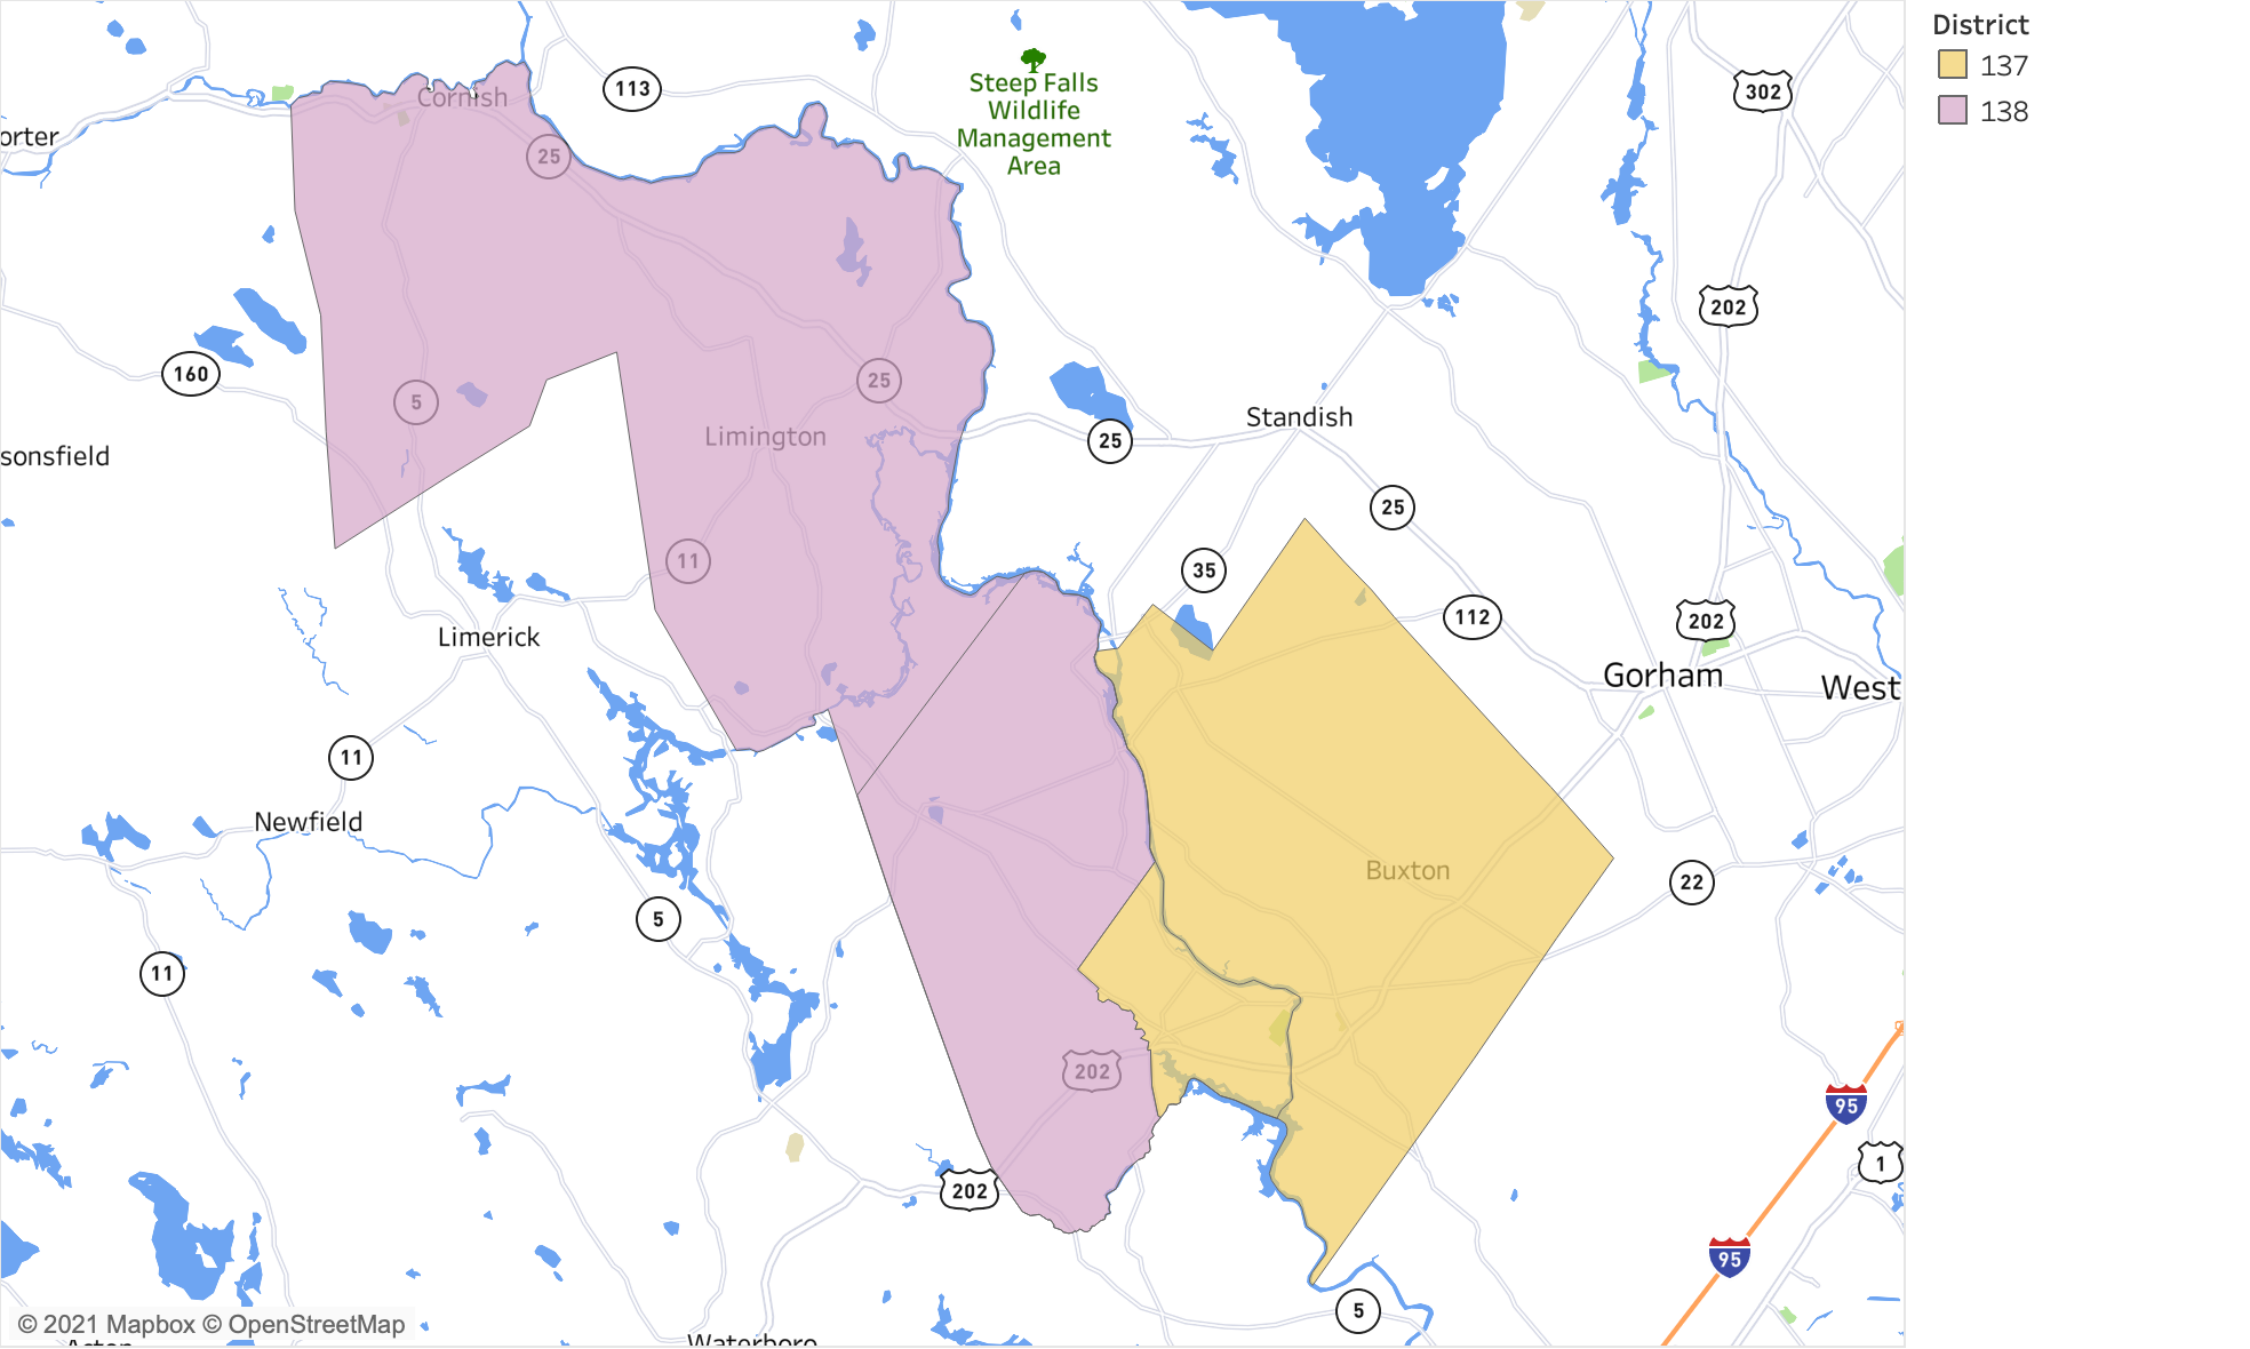

295

Freeport

Arrowsic

Yarmouth

Phippsburg

Sebascodegan
Island

Georgetown

209

Belfast

3

166A

Castine

District
108
109

Steep Falls
Wildlife
Management
Area

District

108

109

- District
- 104
 - 105

District
137
138

District
134
135

Biddeford

111

95

9

95

District
150
151

- District**
- 93
 - 94
 - 95
 - 96