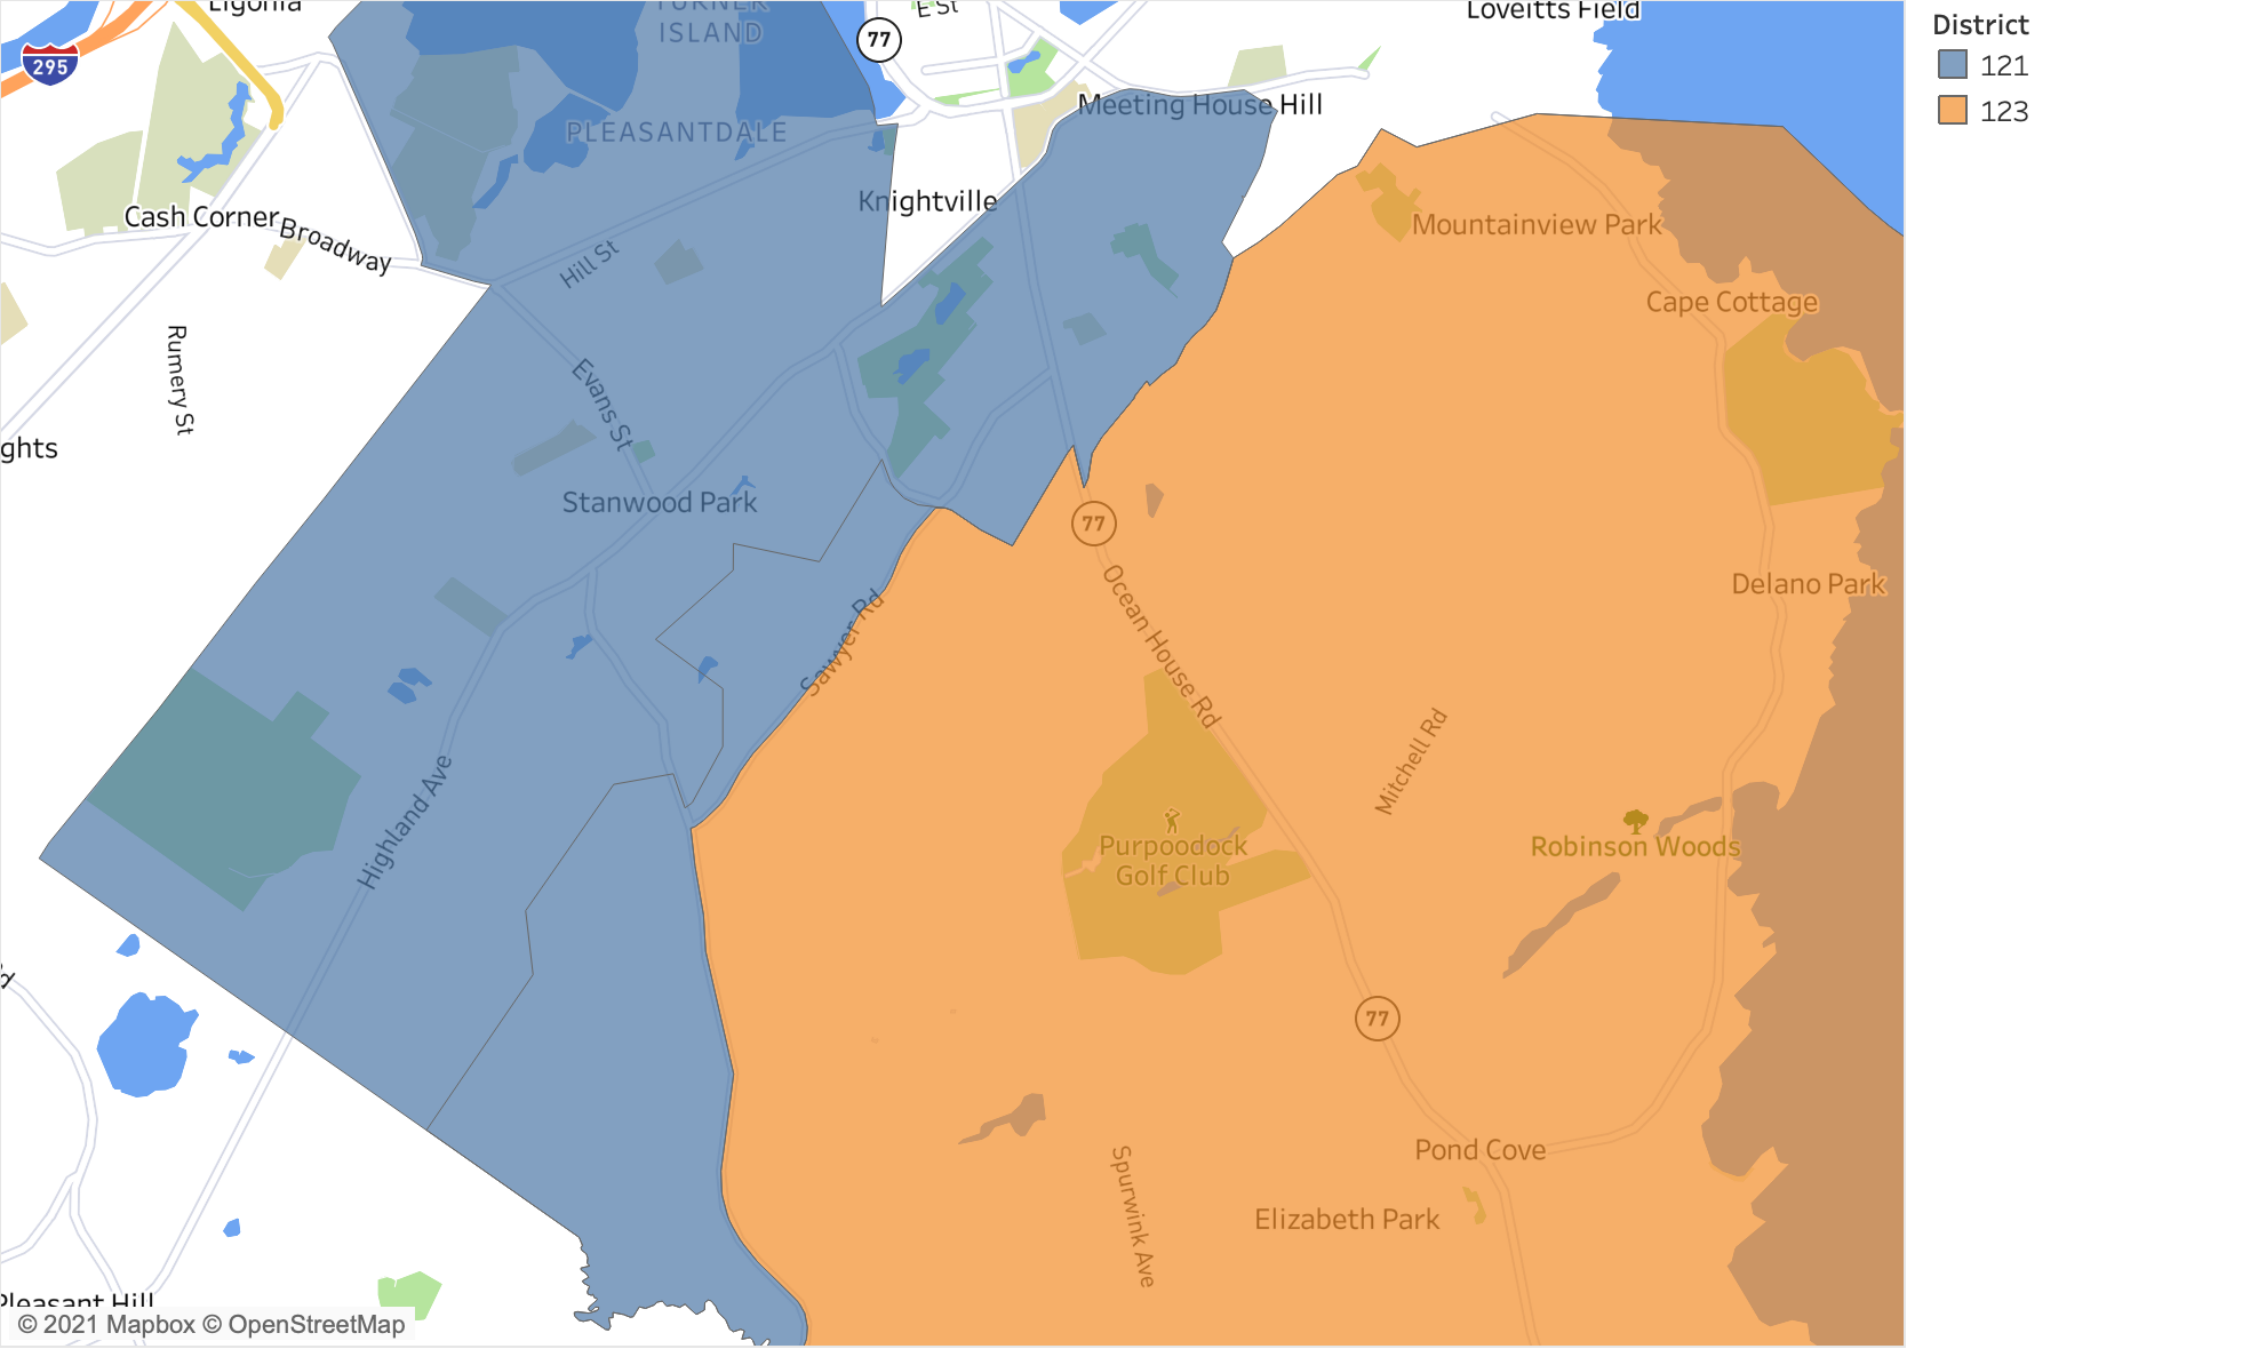

District
121
123

Ligonja
295
Rumery St
Cash Corner
Broadway
Hill St
Evans St
Sawyer Rd
Highland Ave
Pleasant Hill
© 2021 Mapbox © OpenStreetMap
TURNER ISLAND
PLEASANTDALE
Knightville
Meeting House Hill
77
Ocean House Rd
Mitchell Rd
Pond Cove
Elizabeth Park
Mountainview Park
Cape Cottage
Delano Park
Robinson Woods
Purpoodock Golf Club
Stanwood Park