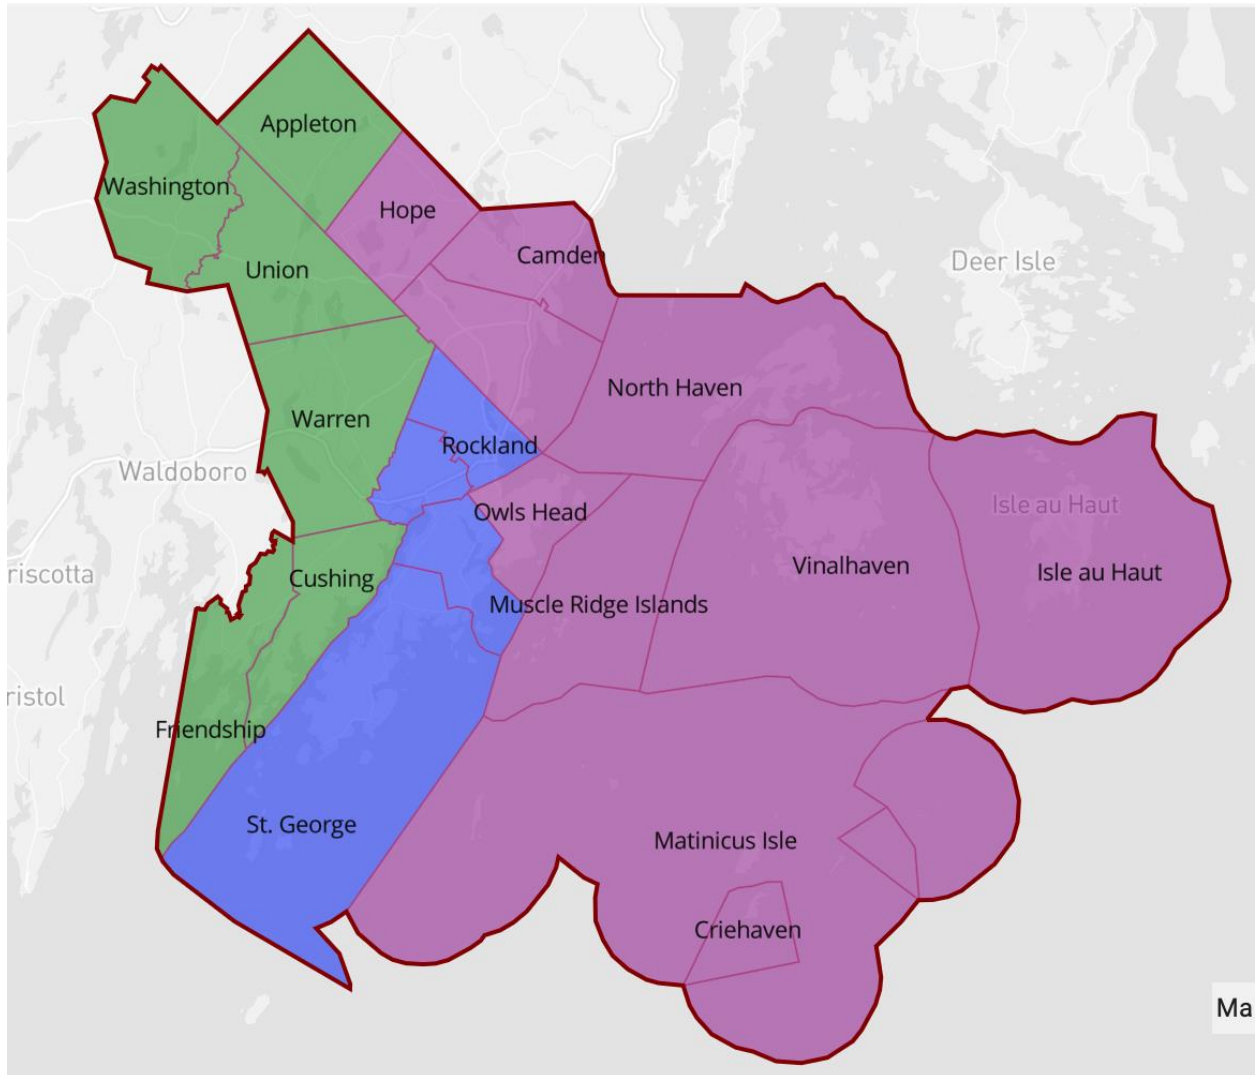

District 3: Albion, Belgrade, Benton, Clinton, Oakland, Rome, Waterville, Winslow, and Unity Township

Knox

District 1: Rockland, South Thomaston, St. George, and Thomaston

District 2: Appleton, Cushing, Friendship, Union, Warren, and Washington

District 3: Camden, Hope, Isle au Haut, Matinicus Isle Plantation, North Haven, Owls Head, Rockport, Vinalhaven, and the unorganized territories of Criehaven Township and Muscle Ridge Islands

Lincoln (No Changes)

District 1: Boothbay, Boothbay Harbor, Edgecomb, Southport, Westport Island, and Wiscasset

District 2: Bremen, Bristol, Monhegan Plantation, Nobleboro, South Bristol, and Waldoboro

District 3: Alna, Damariscotta, Dresden, Jefferson, Newcastle, Somerville, Whitefield and the unorganized territory of Hibberts Gore

District 4: Alfred, Dayton, Limerick, Lyman, Sanford, and Waterboro

District 5: Eliot, Kittery, Ogunquit, Wells, and York