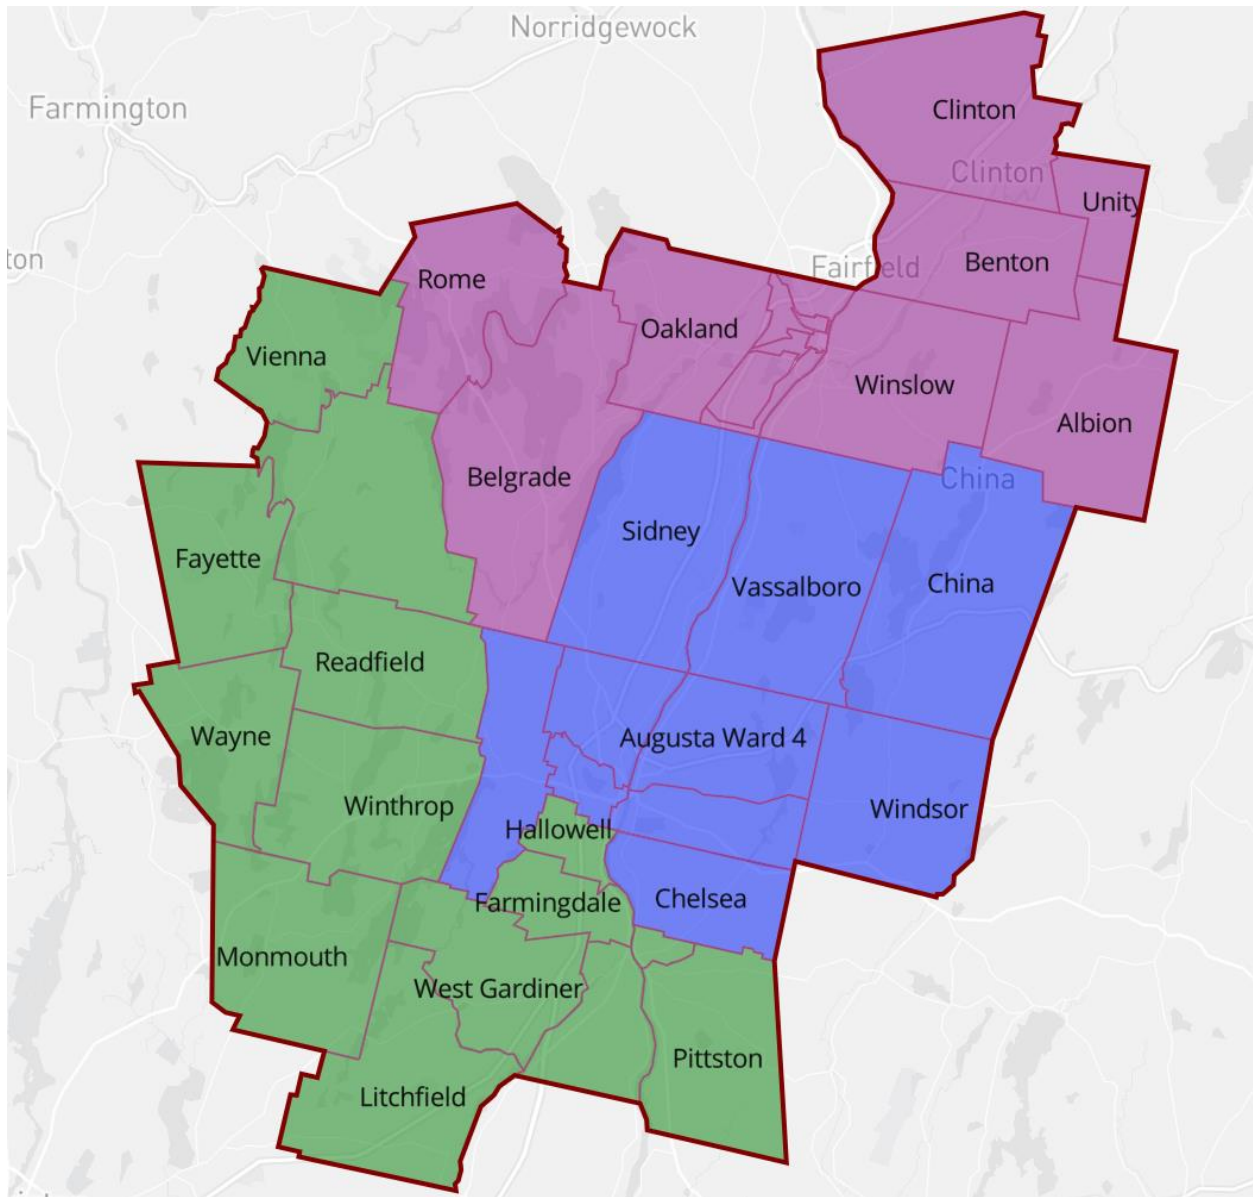

Kennebec (No Changes)

District 1: Augusta, Chelsea, China, Manchester, Sidney, Vassalboro, and Windsor

District 2: Farmingdale, Fayette, Gardiner, Hallowell, Litchfield, Monmouth, Mount Vernon, Pittston, Randolph, Readfield, Vienna, Wayne, West Gardiner, and Winthrop

District 3: Albion, Belgrade, Benton, Clinton, Oakland, Rome, Waterville, Winslow, and Unity Township