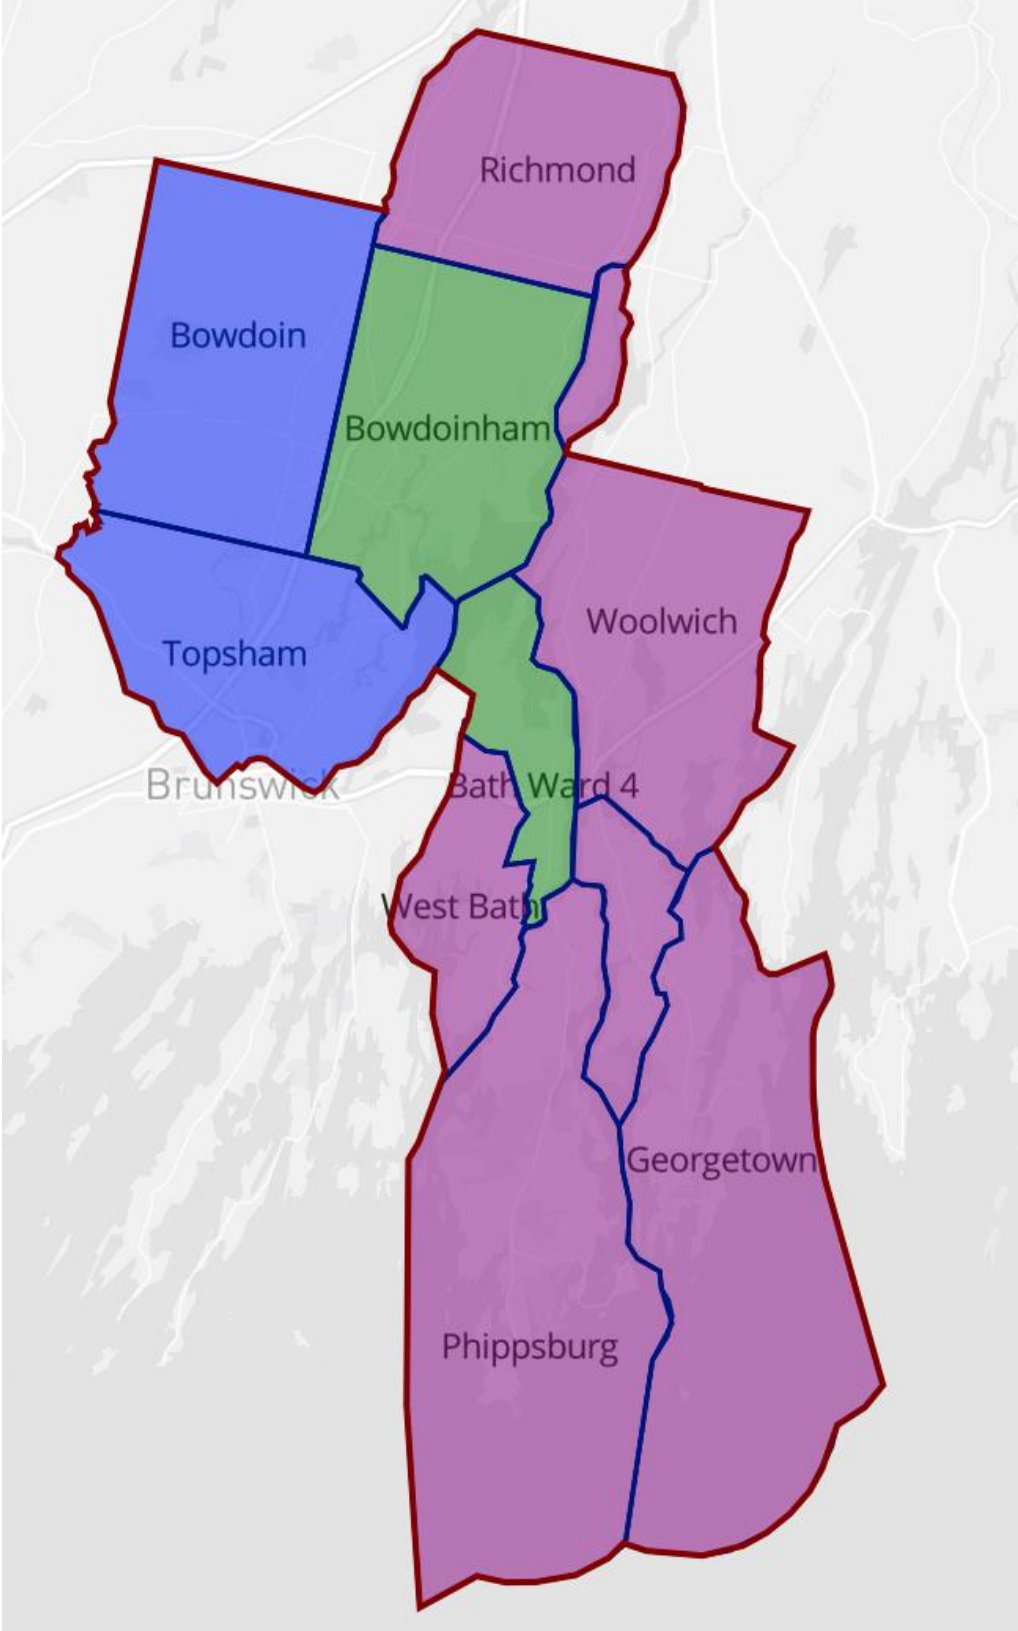

Piscataquis

District 1: Abbot, Blanchard Township, Bowerbank, Guilford, Kingsbury Plantation, Monson, Parkman, Sangerville, Shirley, Wellington, and Willimantic

District 2: Atkinson, Dover-Foxcroft, Medford, Orneville Township, and Sebec

District 3: Beaver Cove, Brownville, Greenville, Lake View Plantation, Milo, and the unorganized territories of Northeast Piscataquis and Northwest Piscataquis

Sagadahoc (No Changes)

District 1: Bowdoin and Topsham

District 2: Bowdoinham and Bath

District 3: Arrowsic, Georgetown, Phippsburg, Richmond, West Bath, Woolwich, and the unorganized territory of Perkins Township

Richmond

Bowdoin

Bowdoinham

Topsham

Woolwich

Brunswick

District 4: Alfred, Dayton, Limerick, Lyman, Sanford, and Waterboro

District 5: Eliot, Kittery, Ogunquit, Wells, and York