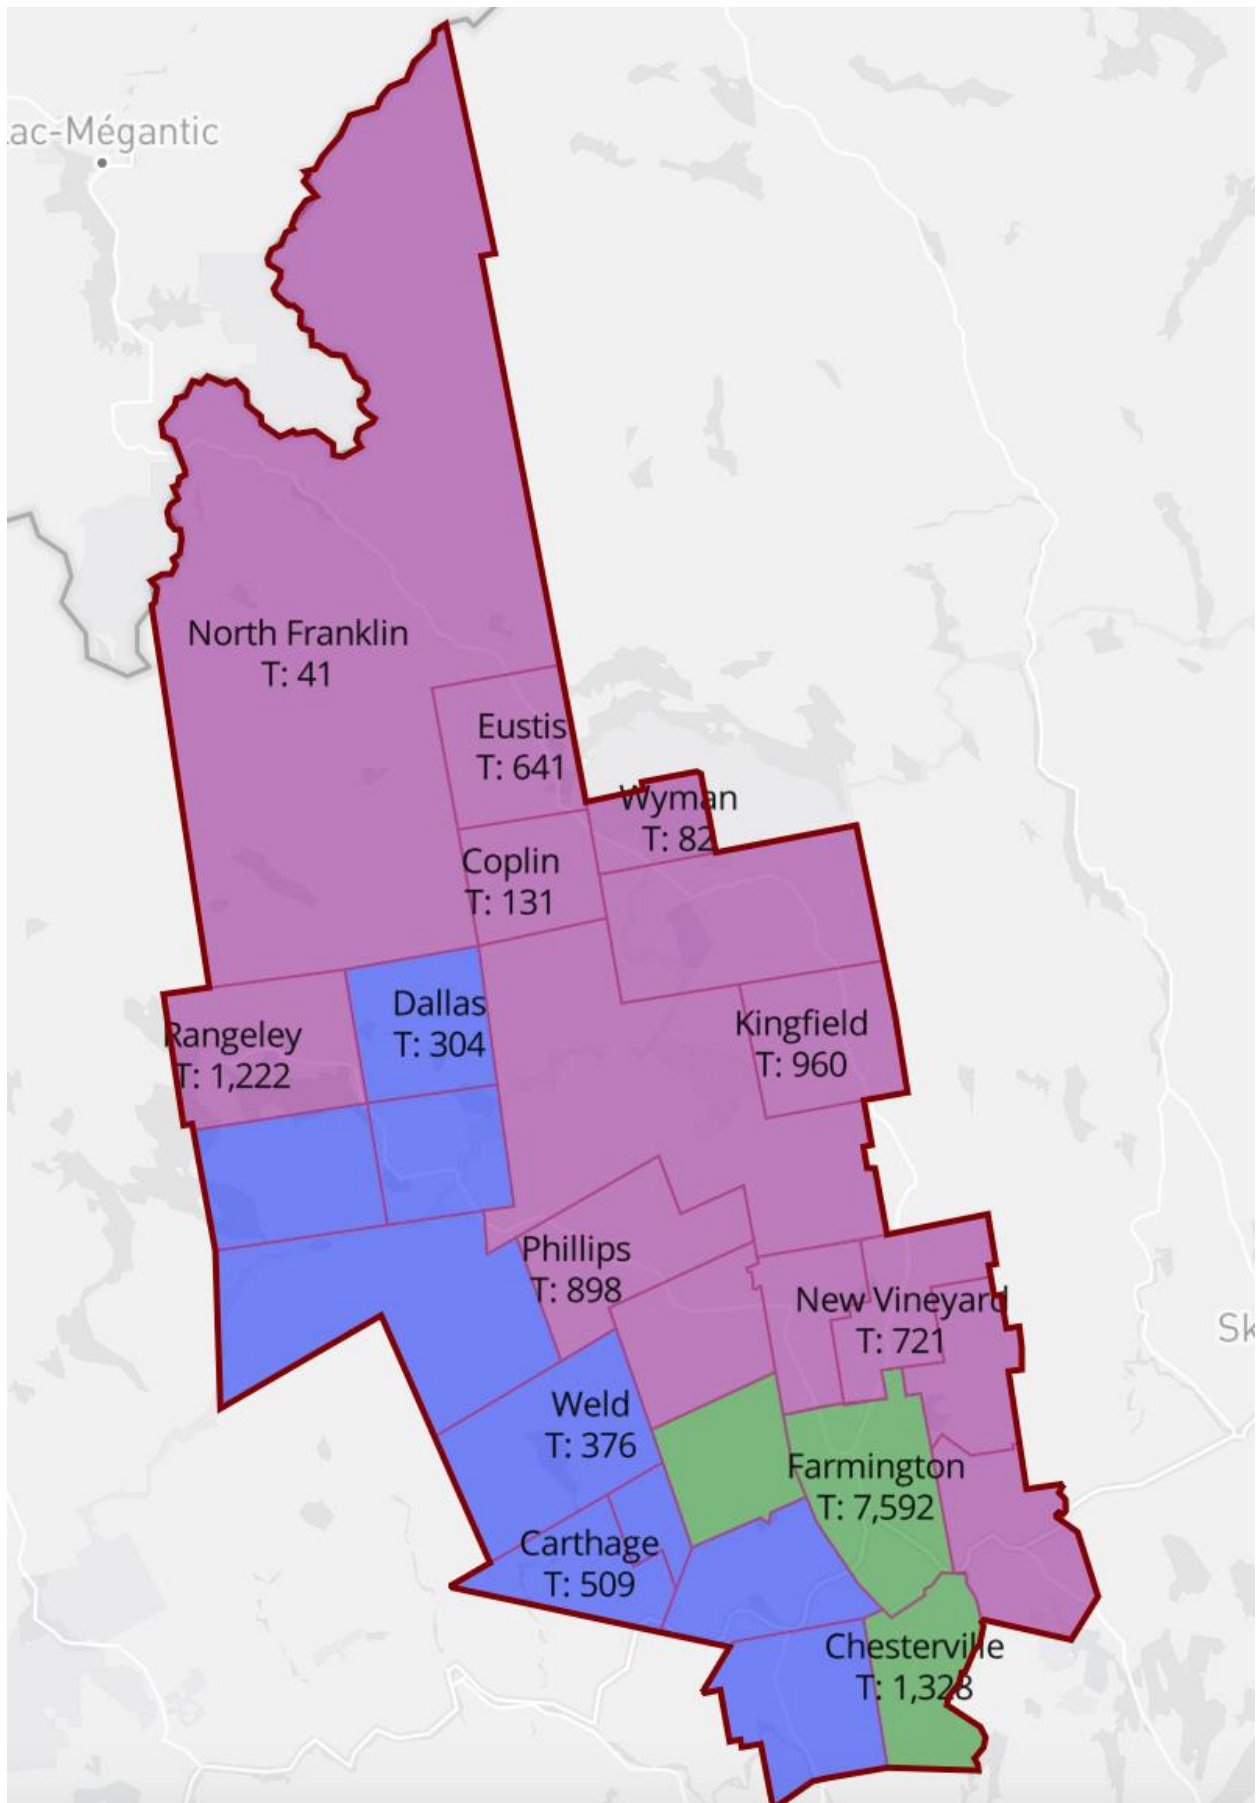

ac-Mégantic