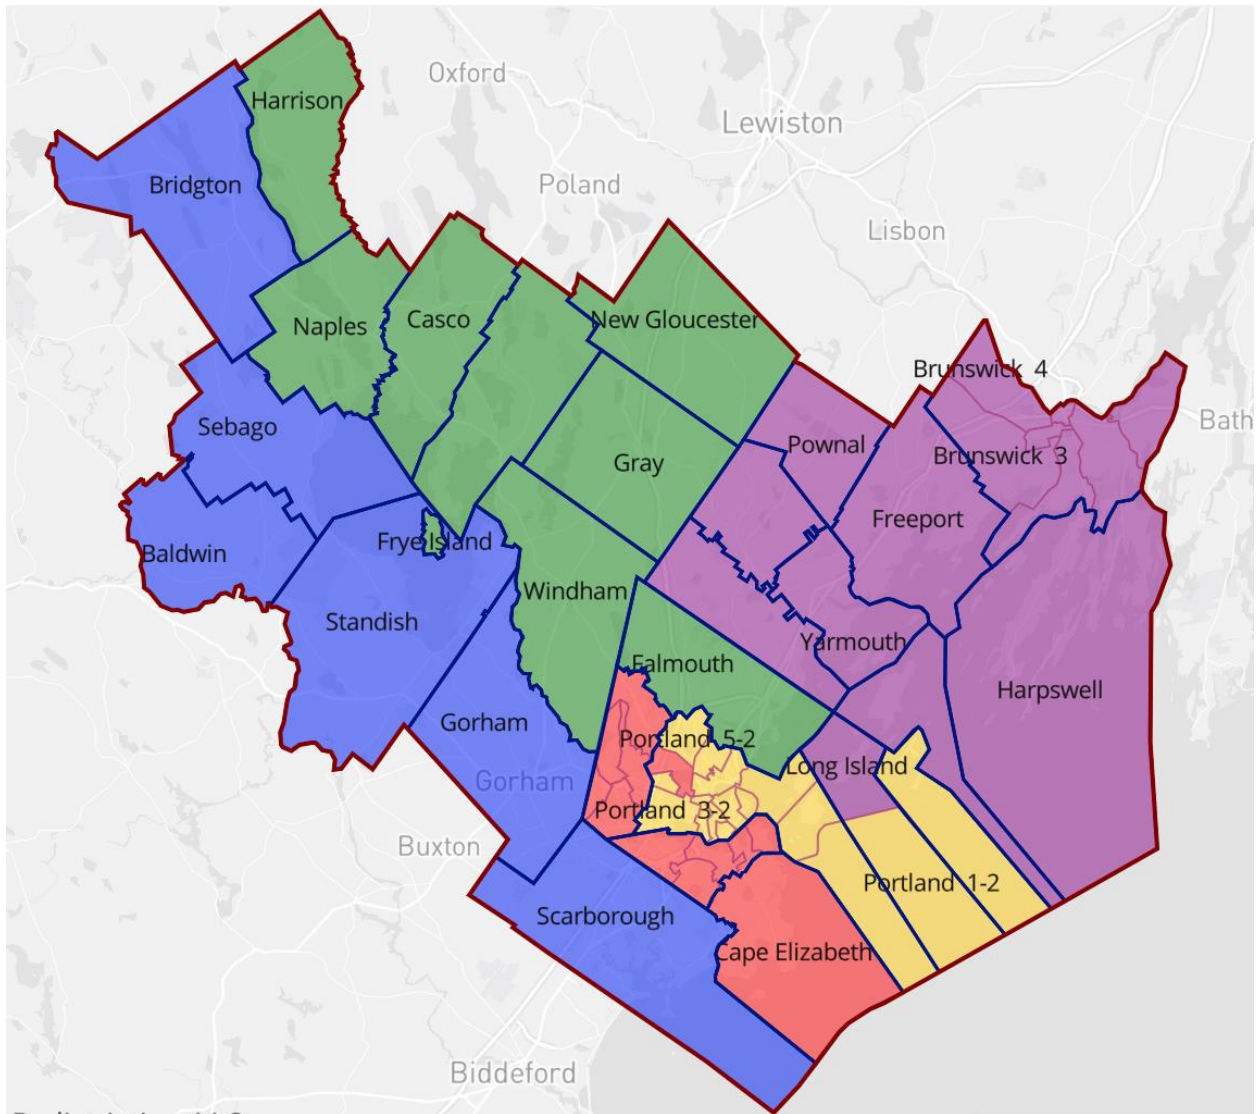

District 7: Leeds, Livermore, Livermore Falls, Minot, and Turner

Cumberland

District 1: Baldwin, Bridgton, Gorham, Scarborough, Sebago, and Standish

District 2: Casco, Falmouth, Frye Island, Gray, Harrison, Naples, New Gloucester, Raymond, and Windham

District 3: Brunswick, Chebeague Island, Cumberland, Freeport, Harpswell, Long Island, North Yarmouth, Pownal, and Yarmouth

District 4: Cape Elizabeth, Portland City Council Precinct 5-1, South Portland, and Westbrook

District 5: Portland – With the exception of Portland City Council Precinct 5-1

Franklin

District 1: Jay, Wilton, Carthage, South Franklin, Weld, West Central Franklin, Sandy River, Rangeley Plantation, and Dallas

District 4: Alfred, Dayton, Limerick, Lyman, Sanford, and Waterboro

District 5: Eliot, Kittery, Ogunquit, Wells, and York