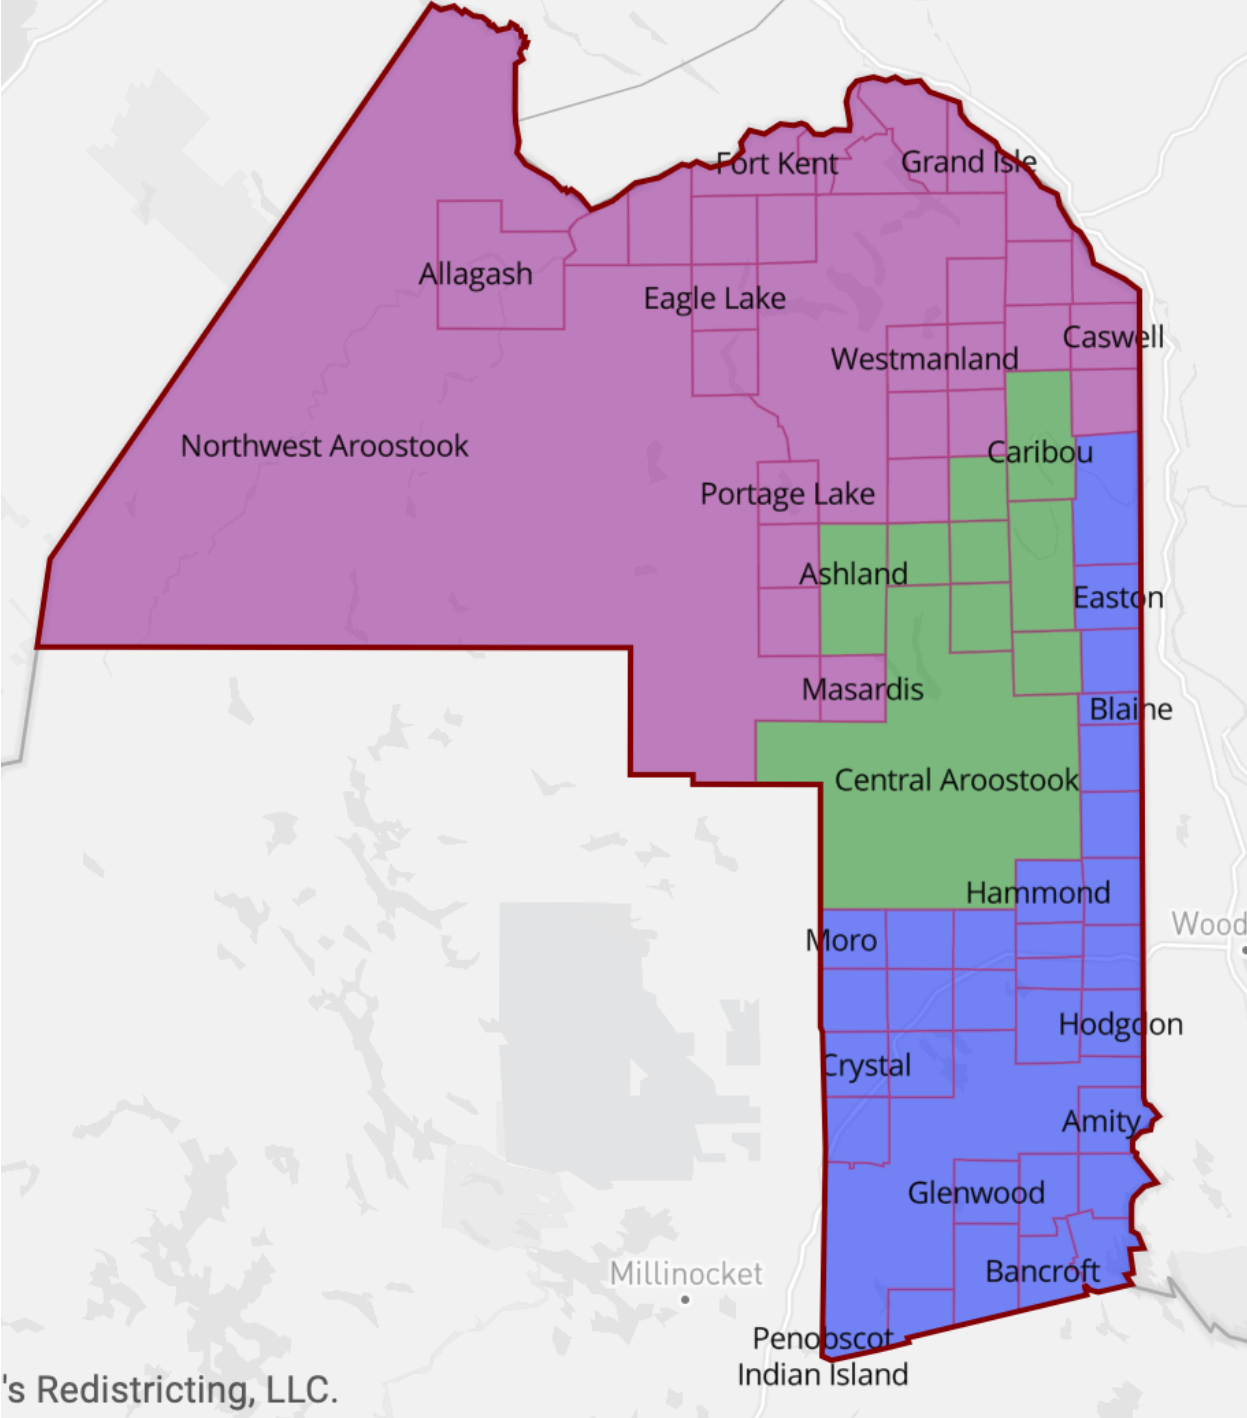

Aroostook

District 1: Amity, Blaine, Bridgewater, Crystal, Dyer Brook, Easton, Fort Fairfield, Glenwood Plantation, Hammond, Haynesville, Hersey, Hodgdon, Houlton, Island Falls, Linneus, Littleton, Ludlow, Macwahoc Plantation, Mars Hill, Merrill, Monticello, Moro Plantation, New Limerick, Oakfield, Orient, Reed Plantation, Sherman, Smyrna, Weston, and the unorganized territory of South Aroostook

District 2: Ashland, Caribou, Castle Hill, Chapman, Mapleton, Presque Isle, Washburn, Westfield, and the unorganized territory of Central Aroostook

District 3: Allagash, Caswell, Cyr Plantation, Eagle Lake, Fort Kent, Frenchville, Garfield Plantation, Grand Isle, Hamlin, Limestone, Madawaska, Masardis, Nashville, New Canada, New Sweden, Perham, Portage Lake, Saint Agatha, Saint Francis, Saint John, Stockholm, Van Buren, Wade, Wallagrass, Westmanland, Winterville, Woodland, and the unorganized territories of Northwest Aroostook, Connor, and Square Lake

's Redistricting, LLC.

Androscoggin

District 1: Lewiston Ward 7, 5400 persons from Ward 3, 520 persons from Ward 4, and 4340 persons from Ward 5

District 2: Lewiston Ward 1, Ward 2, 683 persons from Ward 3, 3101 persons from Ward 4, and 1113 persons from Ward 5

District 7: Leeds, Livermore, Livermore Falls, Minot, and Turner

Cumberland

District 1: Baldwin, Bridgton, Gorham, Scarborough, Sebago, and Standish

District 2: Casco, Falmouth, Frye Island, Gray, Harrison, Naples, New Gloucester, Raymond, and Windham