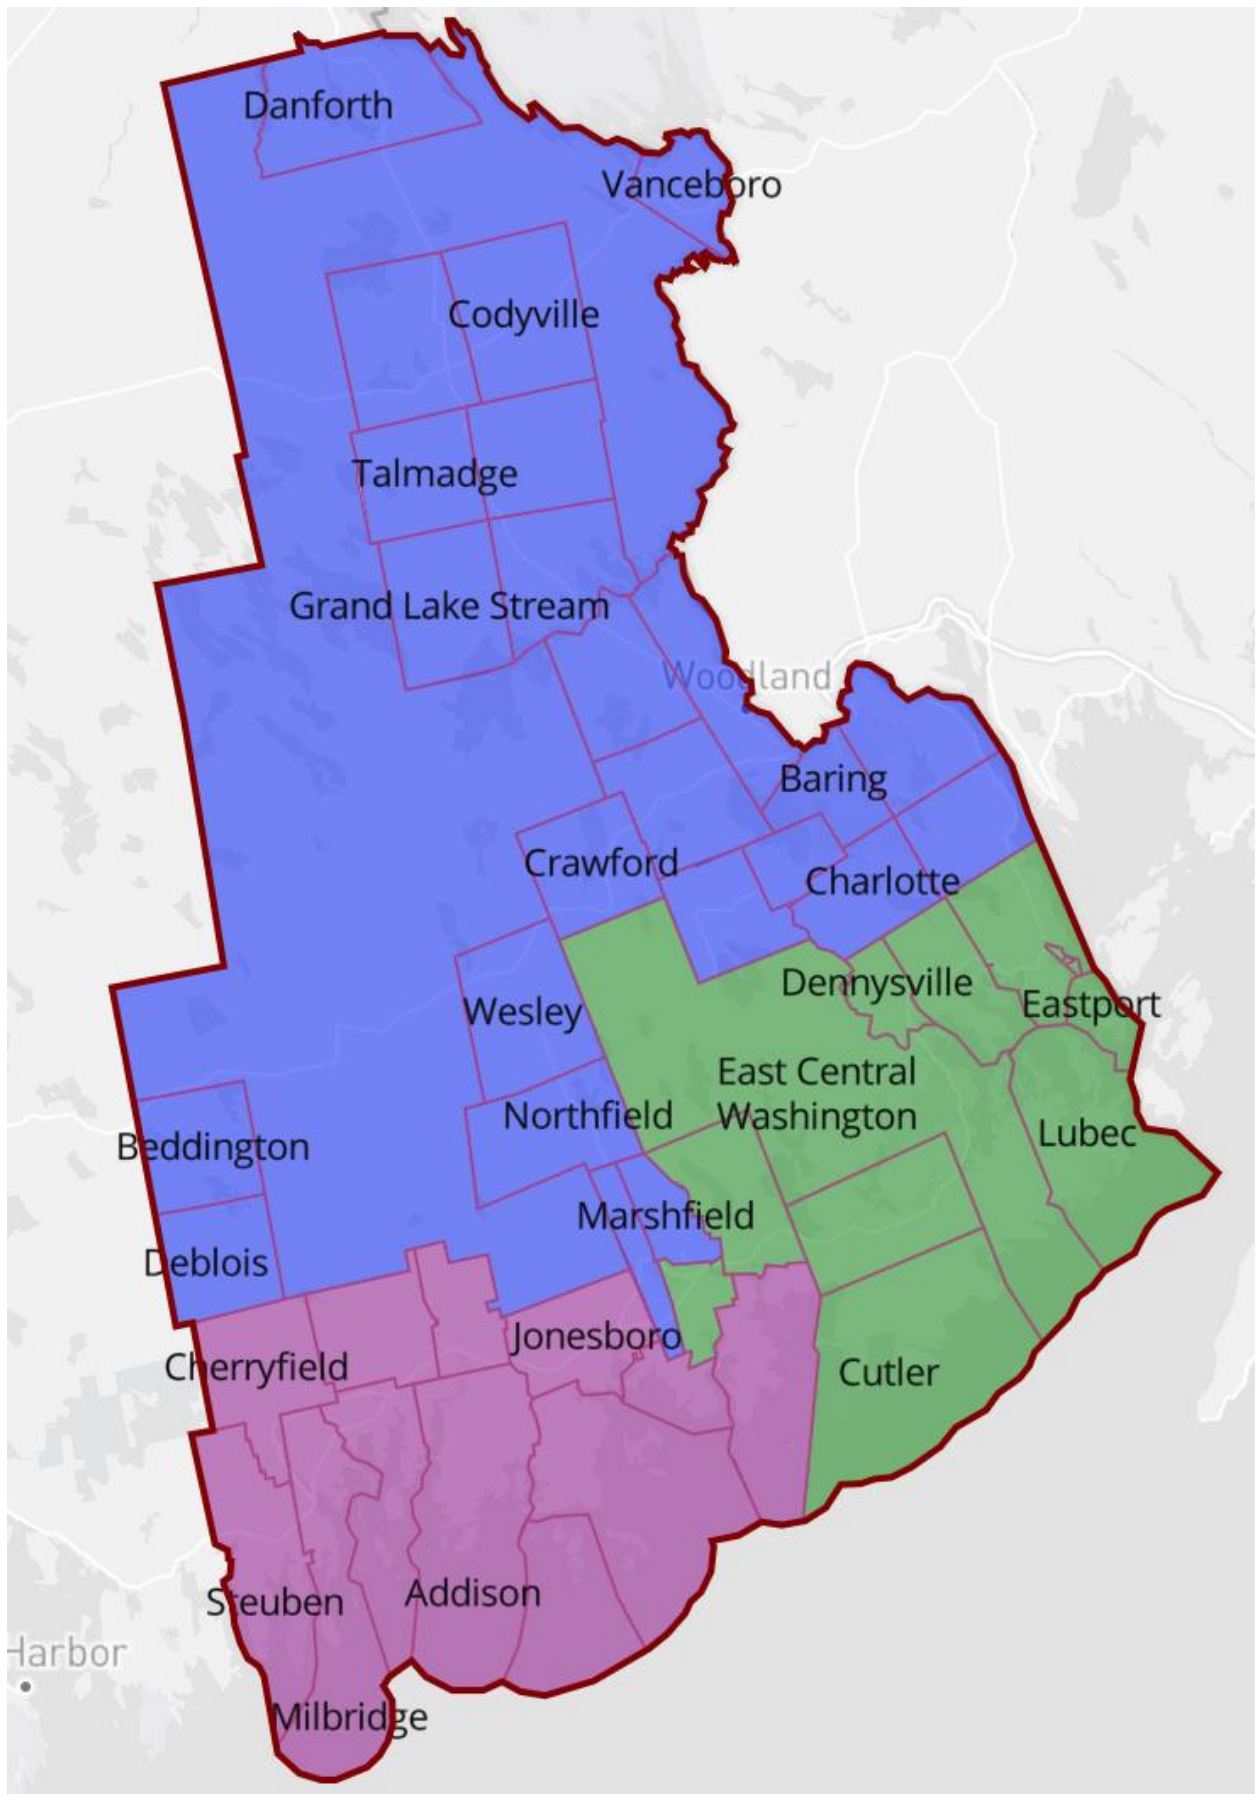

District 3: Cambridge, Detroit, Harmony, Palmyra, Pittsfield, Ripley, and St. Albans

District 4: Cornville and Skowhegan

District 5: Athens, Bingham, Brighton Plantation, Canaan, Caratunk, Dennistown Plantation, Embden, Hartland, Jackman, Moose River, Moscow, Pleasant Ridge Plantation, Solon, The Forks, UT Northeast Somerset, UT Seboomook Lake Twp, and West Forks

Waldo

District 1: Belfast, Belmont, Islesboro, Lincolnville, Northport, and Waldo

District 2: Frankfort, Jackson, Monroe, Prospect, Searsport, Stockton Springs, Swanville, and Winterport

District 3: Brooks, Burnham, Freedom, Knox, Liberty, Montville, Morrill, Palermo, Searsmont, Thorndike, Troy, and Unity

District 2: Cutler, Dennysville, East Machias, Eastport, Lubec, Machias, Passamaquoddy Pleasant Point Resrv., Pembroke, Perry, Whiting, and the unorganized territory of East Central Washington

District 3: Addison, Beals, Cherryfield, Columbia, Columbia Falls, Harrington, Jonesboro, Jonesport, Machiasport, Milbridge, Roque Bluffs, and Steuben

District 4: Alfred, Dayton, Limerick, Lyman, Sanford, and Waterboro

District 5: Eliot, Kittery, Ogunquit, Wells, and York