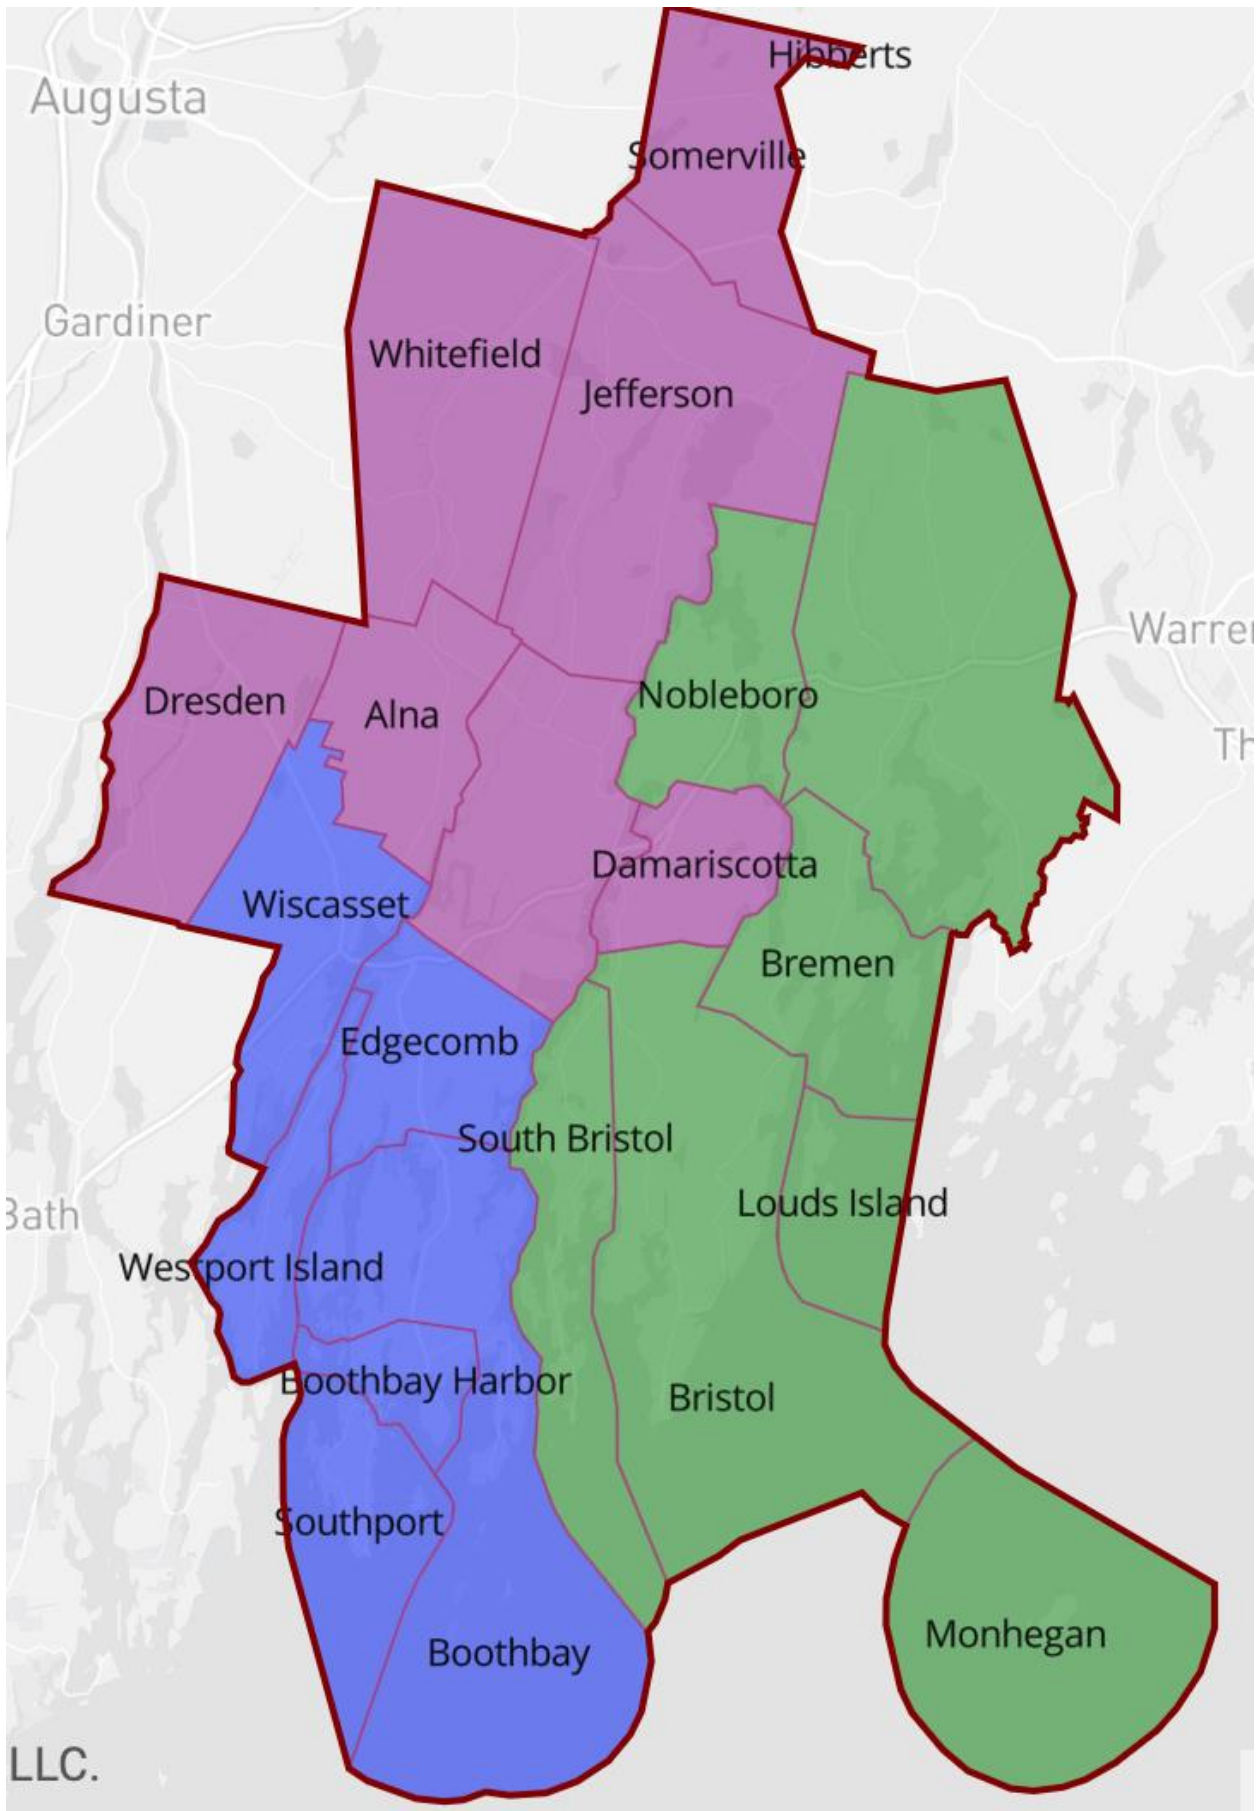

District 7: Leeds, Livermore, Livermore Falls, Minot, and Turner

Cumberland

District 1: Baldwin, Bridgton, Gorham, Scarborough, Sebago, and Standish

District 2: Casco, Falmouth, Frye Island, Gray, Harrison, Naples, New Gloucester, Raymond, and Windham

District 3: Albion, Belgrade, Benton, Clinton, Oakland, Rome, Waterville, Winslow, and Unity Township

Knox

District 1: Rockland, South Thomaston, St. George, and Thomaston

District 2: Appleton, Cushing, Friendship, Union, Warren, and Washington

District 1: Boothbay, Boothbay Harbor, Edgecomb, Southport, Westport Island, and Wiscasset

District 2: Bremen, Bristol, Monhegan Plantation, Nobleboro, South Bristol, and Waldoboro

District 3: Alna, Damariscotta, Dresden, Jefferson, Newcastle, Somerville, Whitefield and the unorganized territory of Hibberts Gore

District 4: Alfred, Dayton, Limerick, Lyman, Sanford, and Waterboro

District 5: Eliot, Kittery, Ogunquit, Wells, and York