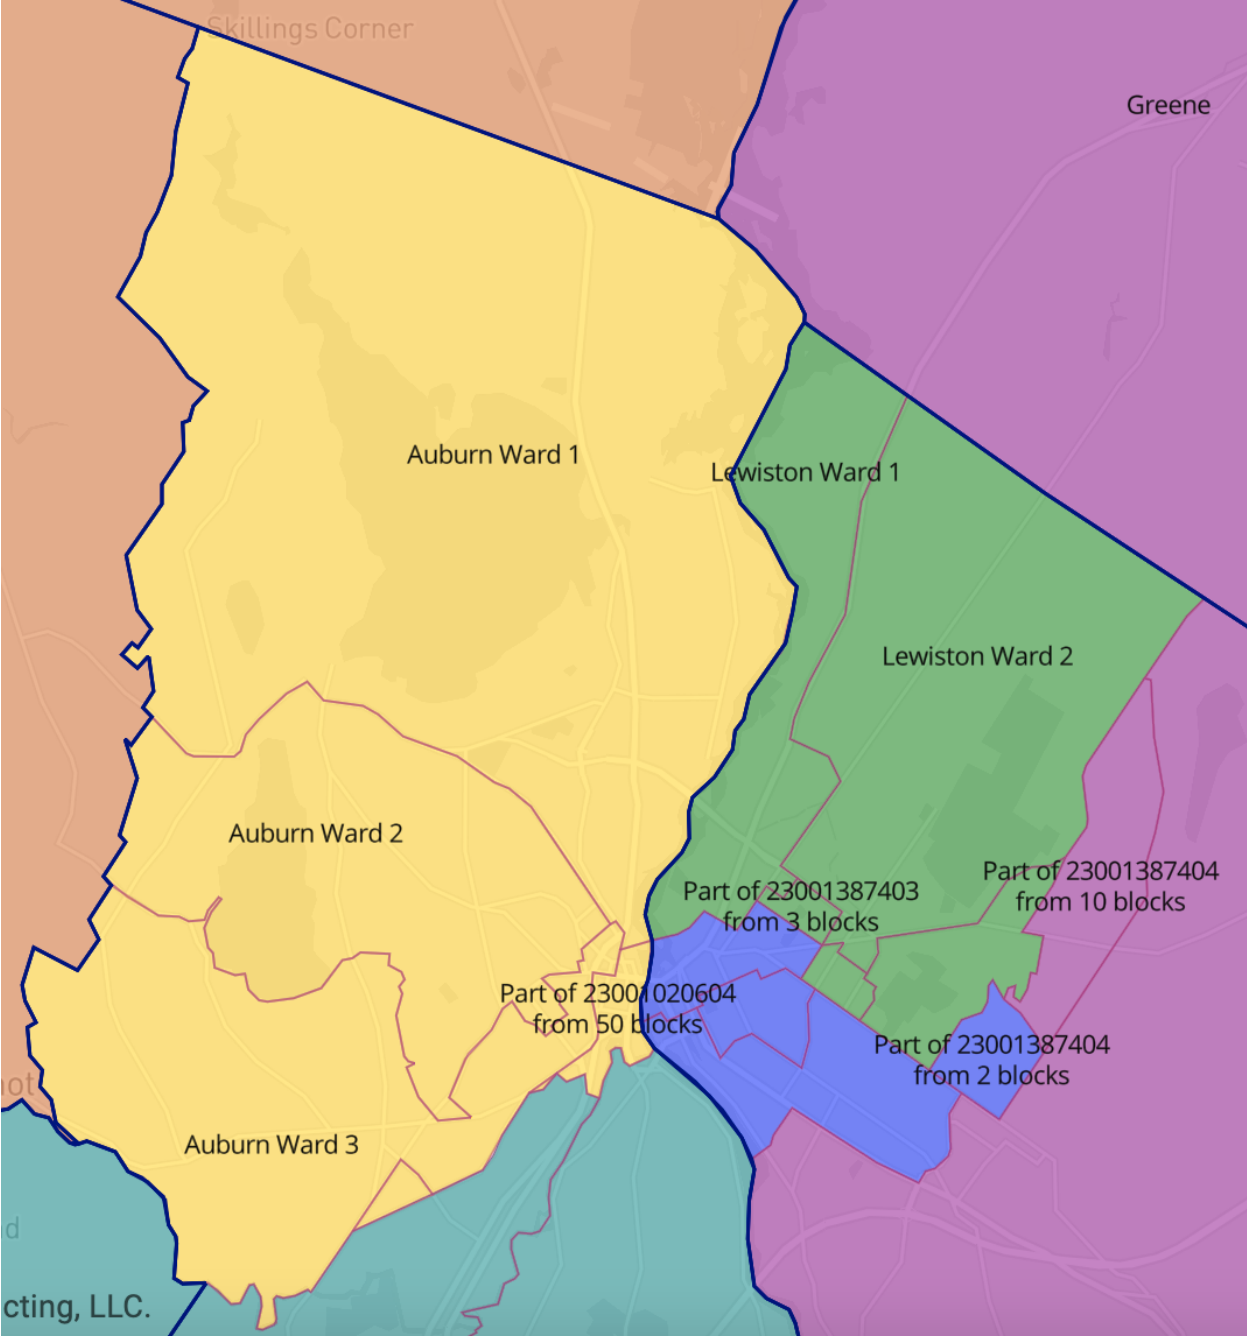

's Redistricting, LLC.

Androscoggin

District 1: Lewiston Ward 7, 5400 persons from Ward 3, 520 persons from Ward 4, and 4340 persons from Ward 5

District 2: Lewiston Ward 1, Ward 2, 683 persons from Ward 3, 3101 persons from Ward 4, and 1113 persons from Ward 5

District 3: Durham, Greene, Lewiston Ward 6, and 1323 persons from Lewiston Ward 4

District 4: Lisbon, Sabattus, and Wales

District 5: Auburn Ward 1, Ward 2, Ward 3, and 1804 persons from Ward 4

District 6: Mechanic Falls, Poland, Auburn Ward 5, and 2811 persons from Auburn Ward 4

District 7: Leeds, Livermore, Livermore Falls, Minot, and Turner

Cumberland

District 1: Baldwin, Bridgton, Gorham, Scarborough, Sebago, and Standish

District 2: Casco, Falmouth, Frye Island, Gray, Harrison, Naples, New Gloucester, Raymond, and Windham

District 4: Alfred, Dayton, Limerick, Lyman, Sanford, and Waterboro

District 5: Eliot, Kittery, Ogunquit, Wells, and York