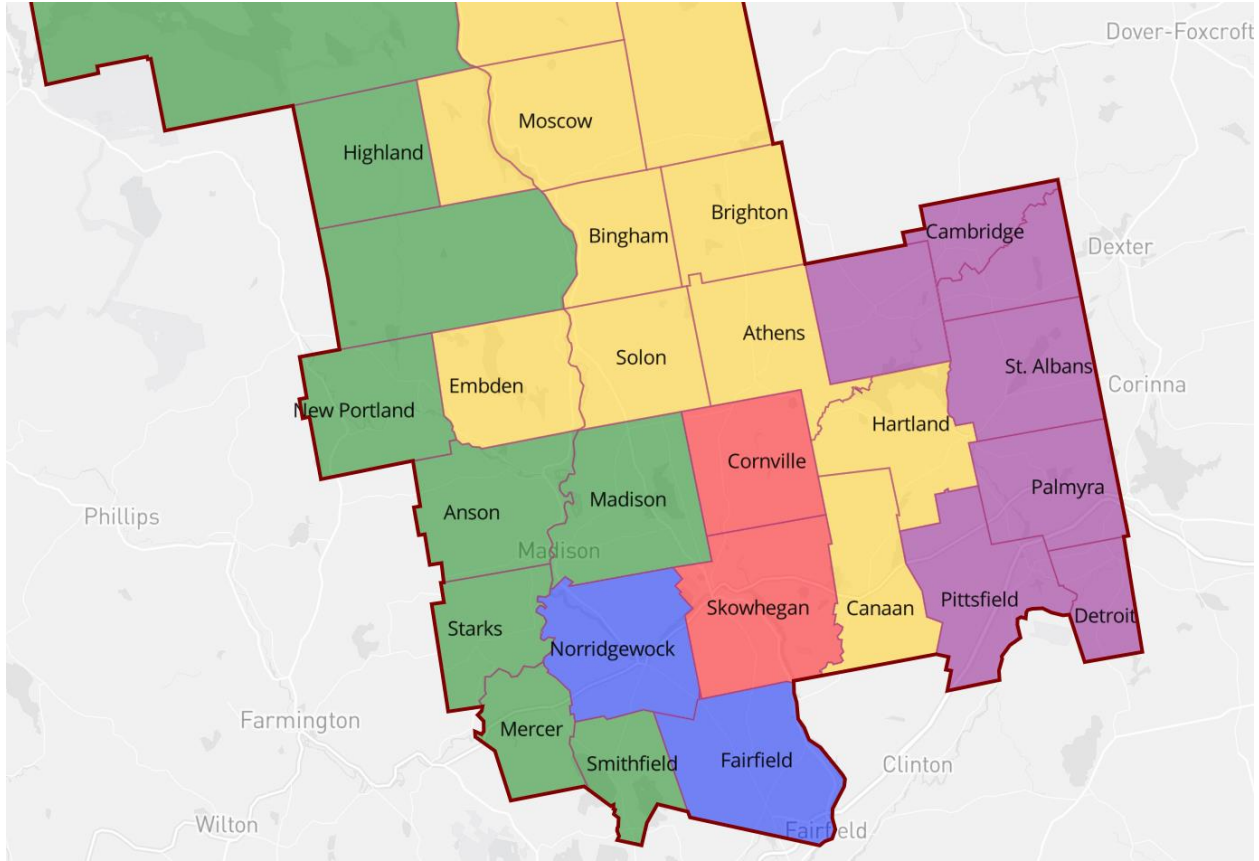

District 2: Bowdoinham and Bath

District 3: Arrowsic, Georgetown, Phippsburg, Richmond, West Bath, Woolwich, and the unorganized territory of Perkins Township

Richmond

Bowdoin

Bowdoinham

Topsham

Woolwich

Brunswick

Bath Ward 4

West Bath

Georgetown

Phippsburg

Somerset

District 1: Fairfield and Norridgewock

District 2: Anson, Central Somerset, Highland, Madison, Mercer, New Portland, Northwest Somerset, Smithfield, and Starks

District 3: Cambridge, Detroit, Harmony, Palmyra, Pittsfield, Ripley, and St. Albans

District 4: Cornville and Skowhegan

District 5: Athens, Bingham, Brighton Plantation, Canaan, Caratunk, Dennistown Plantation, Embden, Hartland, Jackman, Moose River, Moscow, Pleasant Ridge Plantation, Solon, The Forks, UT Northeast Somerset, UT Seboomook Lake Twp, and West Forks

District 4: Alfred, Dayton, Limerick, Lyman, Sanford, and Waterboro

District 5: Eliot, Kittery, Ogunquit, Wells, and York