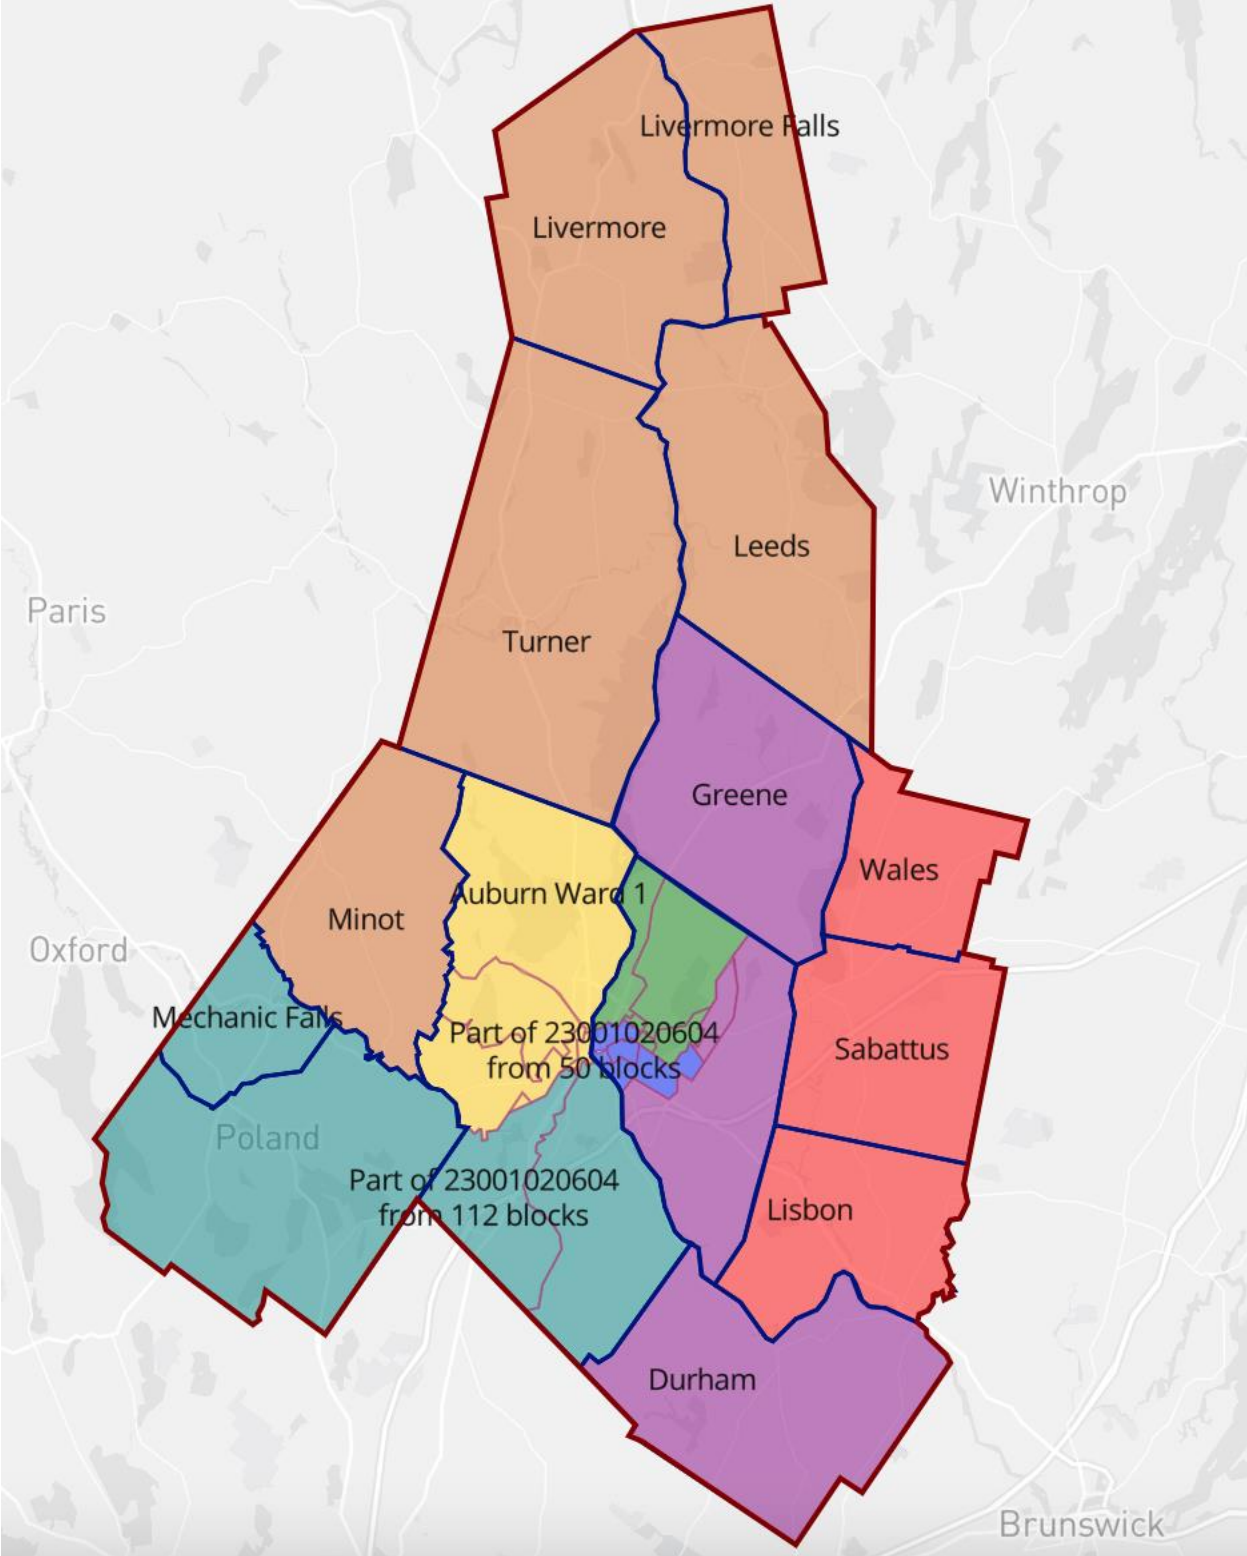

District 2: Ashland, Caribou, Castle Hill, Chapman, Mapleton, Presque Isle, Washburn, Westfield, and the unorganized territory of Central Aroostook

District 3: Allagash, Caswell, Cyr Plantation, Eagle Lake, Fort Kent, Frenchville, Garfield Plantation, Grand Isle, Hamlin, Limestone, Madawaska, Masardis, Nashville, New Canada, New Sweden, Perham, Portage Lake, Saint Agatha, Saint Francis, Saint John, Stockholm, Van Buren, Wade, Wallagrass, Westmanland, Winterville, Woodland, and the unorganized territories of Northwest Aroostook, Connor, and Square Lake

's Redistricting, LLC.

Androscoggin

District 1: Lewiston Ward 7, 5400 persons from Ward 3, 520 persons from Ward 4, and 4340 persons from Ward 5

District 2: Lewiston Ward 1, Ward 2, 683 persons from Ward 3, 3101 persons from Ward 4, and 1113 persons from Ward 5

District 3: Durham, Greene, Lewiston Ward 6, and 1323 persons from Lewiston Ward 4

District 4: Lisbon, Sabattus, and Wales

District 5: Auburn Ward 1, Ward 2, Ward 3, and 1804 persons from Ward 4

District 6: Mechanic Falls, Poland, Auburn Ward 5, and 2811 persons from Auburn Ward 4

District 7: Leeds, Livermore, Livermore Falls, Minot, and Turner

Cumberland

District 1: Baldwin, Bridgton, Gorham, Scarborough, Sebago, and Standish

District 2: Casco, Falmouth, Frye Island, Gray, Harrison, Naples, New Gloucester, Raymond, and Windham