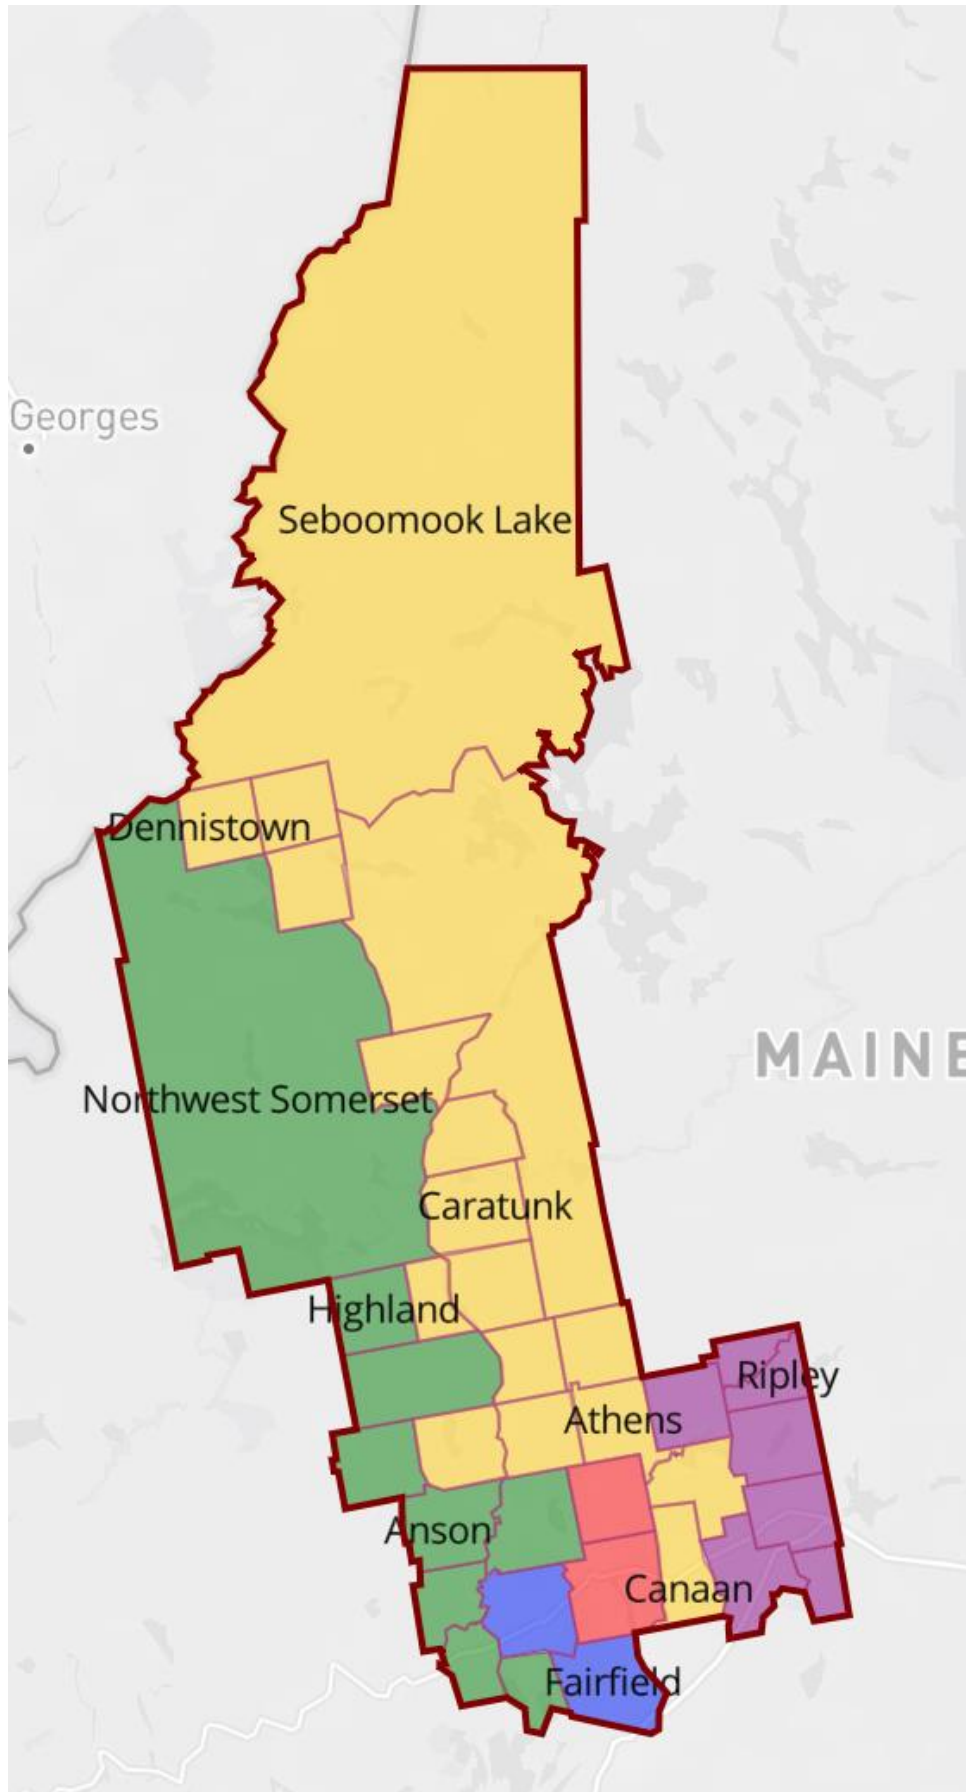

District 7: Leeds, Livermore, Livermore Falls, Minot, and Turner

Cumberland

District 1: Baldwin, Bridgton, Gorham, Scarborough, Sebago, and Standish

District 2: Casco, Falmouth, Frye Island, Gray, Harrison, Naples, New Gloucester, Raymond, and Windham

Bath Ward 4

West Bath

Georgetown

Phippsburg

Somerset

District 1: Fairfield and Norridgewock

District 2: Anson, Central Somerset, Highland, Madison, Mercer, New Portland, Northwest Somerset, Smithfield, and Starks

District 3: Cambridge, Detroit, Harmony, Palmyra, Pittsfield, Ripley, and St. Albans

District 4: Cornville and Skowhegan

District 5: Athens, Bingham, Brighton Plantation, Canaan, Caratunk, Dennistown Plantation, Embden, Hartland, Jackman, Moose River, Moscow, Pleasant Ridge Plantation, Solon, The Forks, UT Northeast Somerset, UT Seboomook Lake Twp, and West Forks

District 4: Alfred, Dayton, Limerick, Lyman, Sanford, and Waterboro

District 5: Eliot, Kittery, Ogunquit, Wells, and York