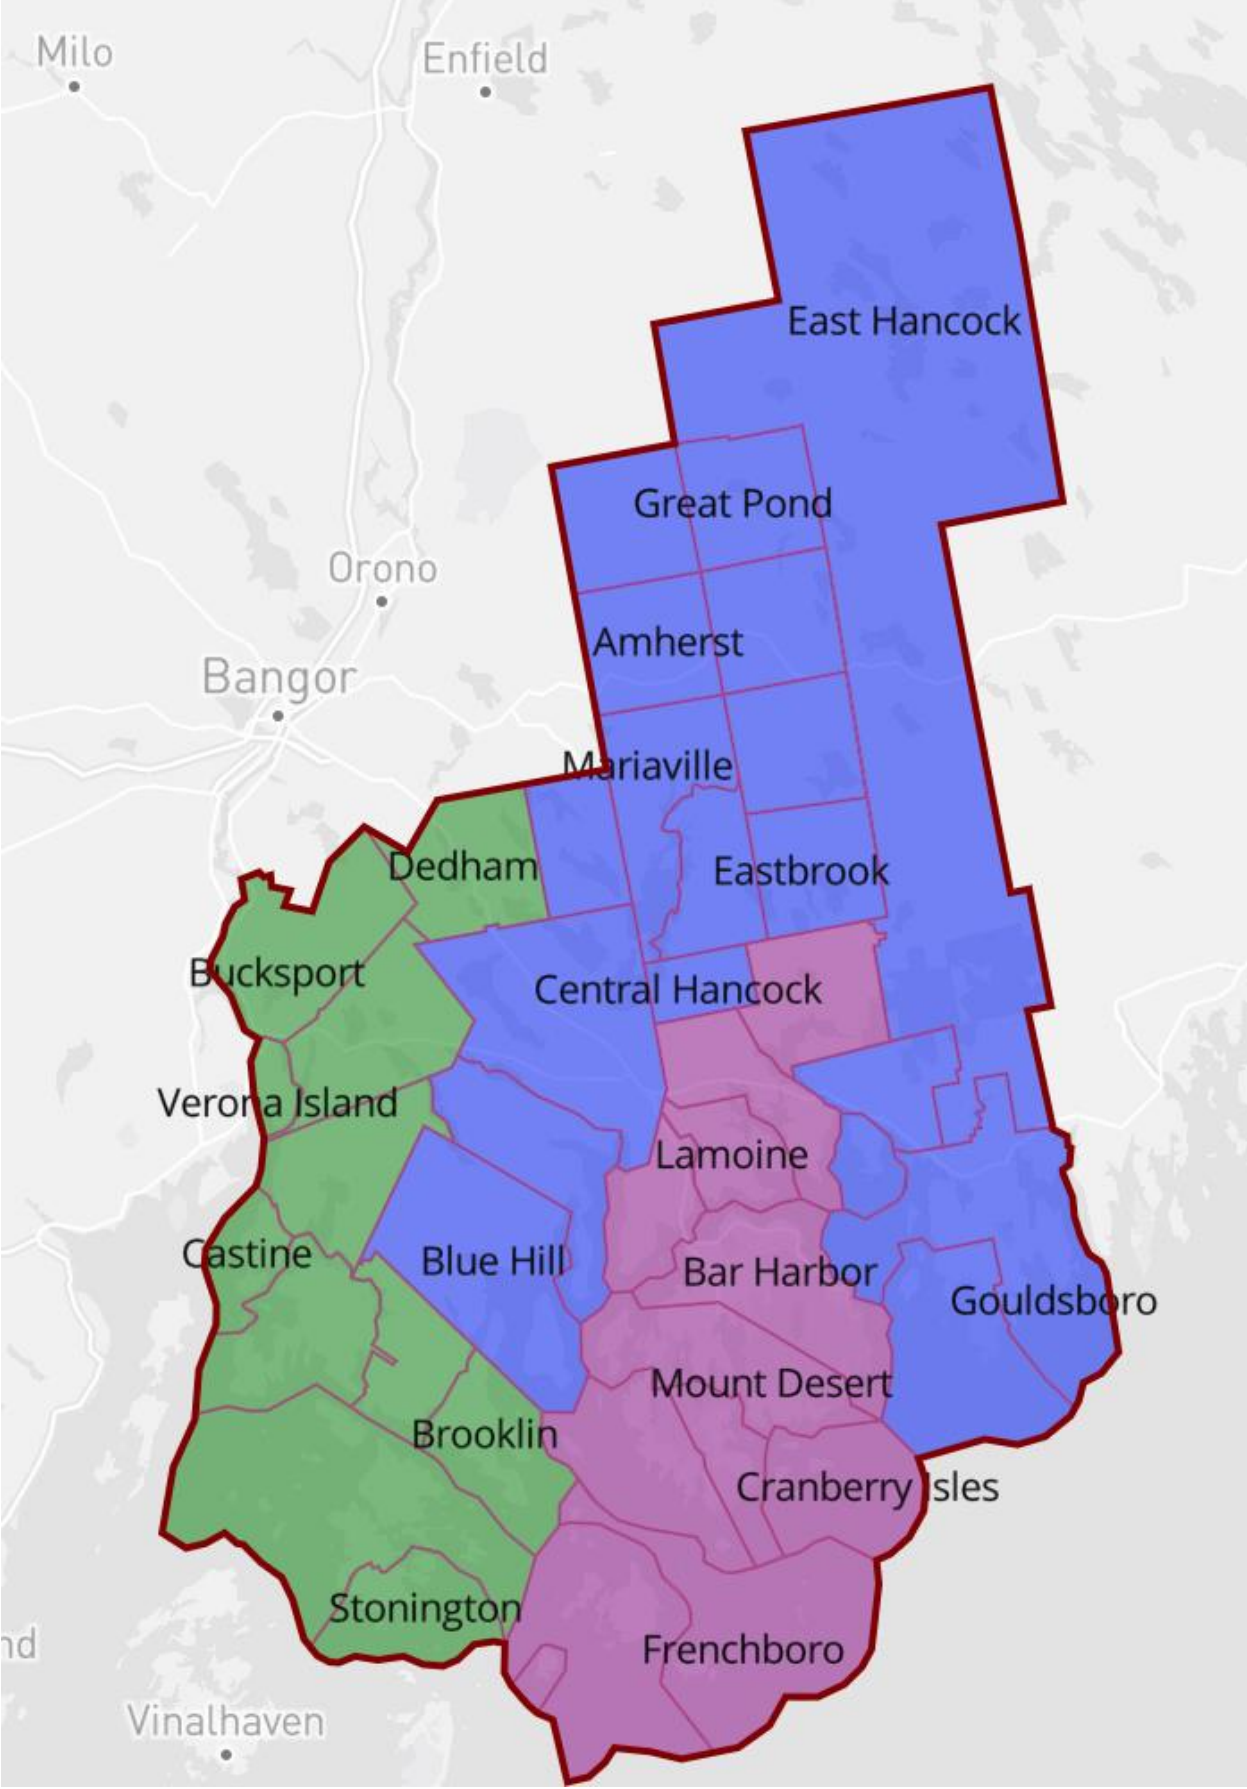

District 2: Chesterville, Farmington, and Temple

District 3: New Sharon, Industry, New Vineyard, Strong, Avon, Phillips, East Central Franklin, Kingfield, Carrabassett Valley, Wyman, Coplin, Eustis, Rangeley, and North Franklin

ac-Mégantic

tricting, LLC.

© Mapbox

Hancock (No Changes)

District 1: Amherst, Aurora, Blue Hill, Eastbrook, Ellsworth, Gouldsboro, Great Pond, Mariaville, Osborn, Otis, Sorrento, Sullivan, Surry, Waltham, Winter Harbor and the unorganized territories of Central Hancock, East Hancock and Northwest Hancock

District 2: Brooklin, Brooksville, Bucksport, Castine, Dedham, Deer Isle, Orland, Penobscot, Sedgwick, Stonington, and Verona

District 3: Bar Harbor, Cranberry Isles, Franklin, Frenchboro, Hancock, Lamoine, Marshall Island, Mount Desert, Southwest Harbor, Swan's Island, Tremont, and Trenton

District 4: Alfred, Dayton, Limerick, Lyman, Sanford, and Waterboro

District 5: Eliot, Kittery, Ogunquit, Wells, and York