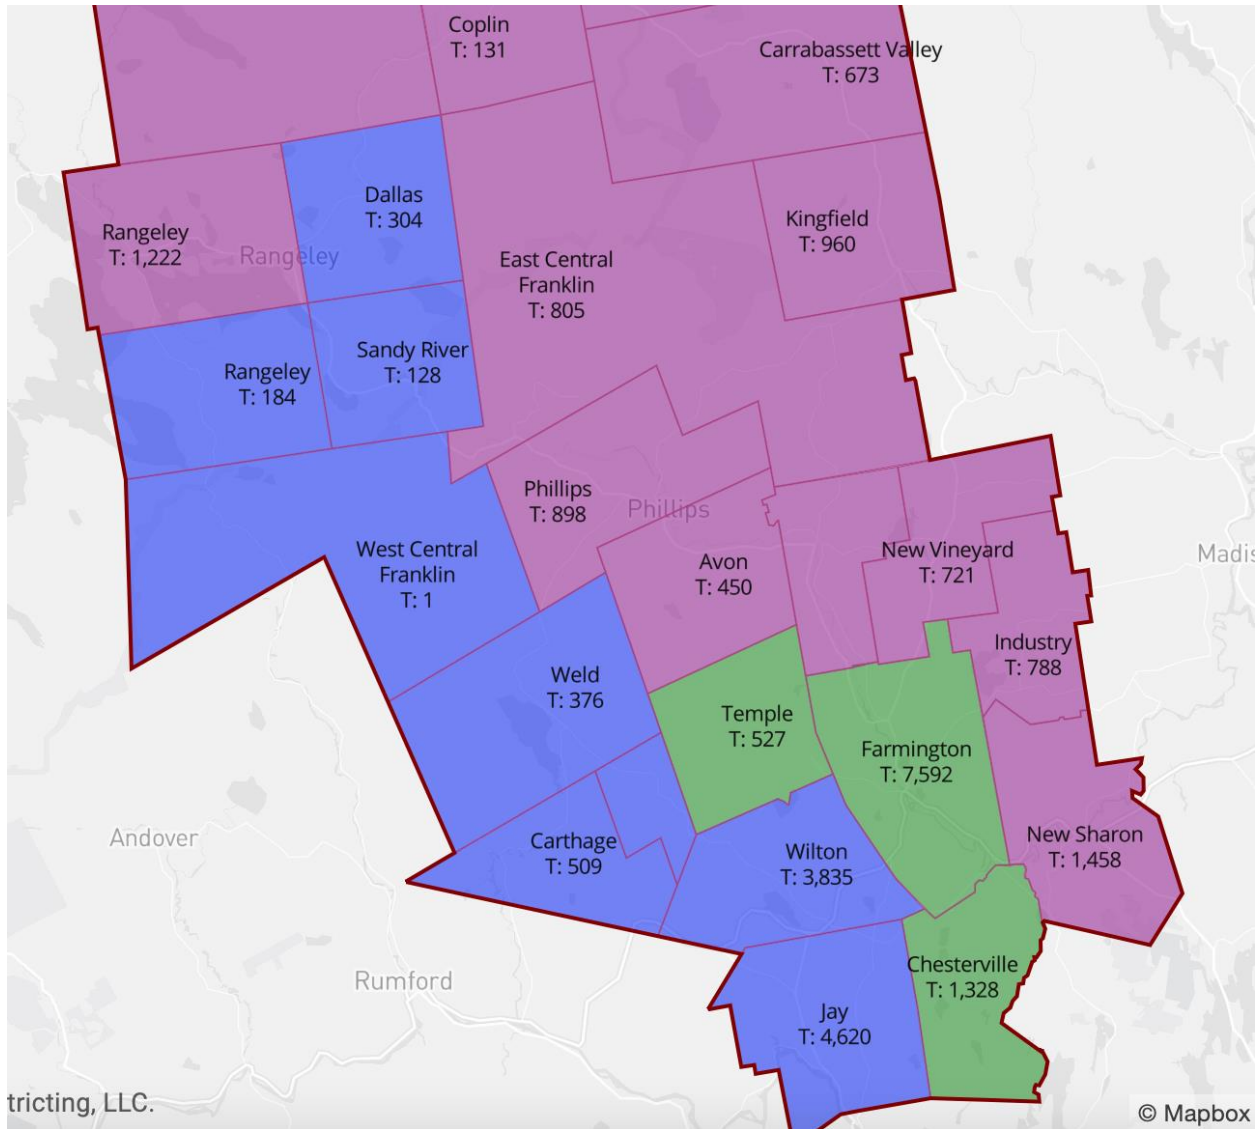

District 5: Portland – With the exception of Portland City Council Precinct 5-1

Franklin

District 1: Jay, Wilton, Carthage, South Franklin, Weld, West Central Franklin, Sandy River, Rangeley Plantation, and Dallas

District 2: Chesterville, Farmington, and Temple

District 3: New Sharon, Industry, New Vineyard, Strong, Avon, Phillips, East Central Franklin, Kingfield, Carrabassett Valley, Wyman, Coplin, Eustis, Rangeley, and North Franklin

ac-Mégantic

tricting, LLC.

© Mapbox

Hancock (No Changes)

District 1: Amherst, Aurora, Blue Hill, Eastbrook, Ellsworth, Gouldsboro, Great Pond, Mariaville, Osborn, Otis, Sorrento, Sullivan, Surry, Waltham, Winter Harbor and the unorganized territories of Central Hancock, East Hancock and Northwest Hancock

District 4: Alfred, Dayton, Limerick, Lyman, Sanford, and Waterboro

District 5: Eliot, Kittery, Ogunquit, Wells, and York