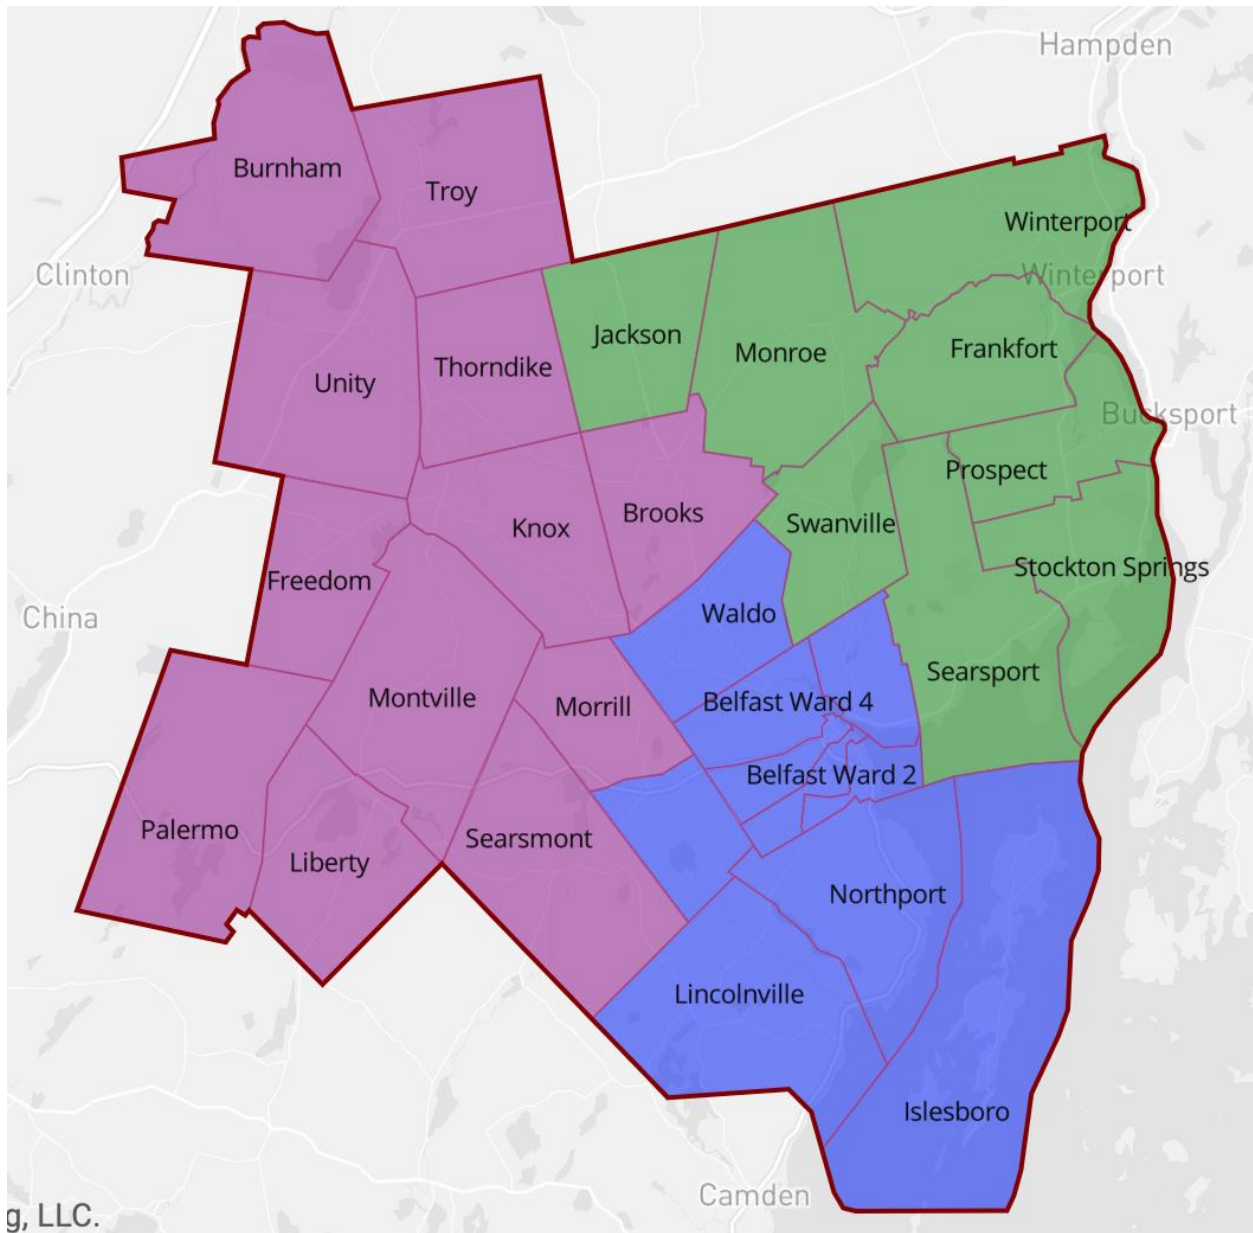

Bath Ward 4

West Bath

Georgetown

Phippsburg

Somerset

District 1: Fairfield and Norridgewock

District 2: Anson, Central Somerset, Highland, Madison, Mercer, New Portland, Northwest Somerset, Smithfield, and Starks

District 3: Cambridge, Detroit, Harmony, Palmyra, Pittsfield, Ripley, and St. Albans

District 4: Cornville and Skowhegan

District 5: Athens, Bingham, Brighton Plantation, Canaan, Caratunk, Dennistown Plantation, Embden, Hartland, Jackman, Moose River, Moscow, Pleasant Ridge Plantation, Solon, The Forks, UT Northeast Somerset, UT Seboomook Lake Twp, and West Forks

Waldo

District 1: Belfast, Belmont, Islesboro, Lincolnville, Northport, and Waldo

District 2: Frankfort, Jackson, Monroe, Prospect, Searsport, Stockton Springs, Swanville, and Winterport

District 3: Brooks, Burnham, Freedom, Knox, Liberty, Montville, Morrill, Palermo, Searsmont, Thorndike, Troy, and Unity

District 4: Alfred, Dayton, Limerick, Lyman, Sanford, and Waterboro

District 5: Eliot, Kittery, Ogunquit, Wells, and York